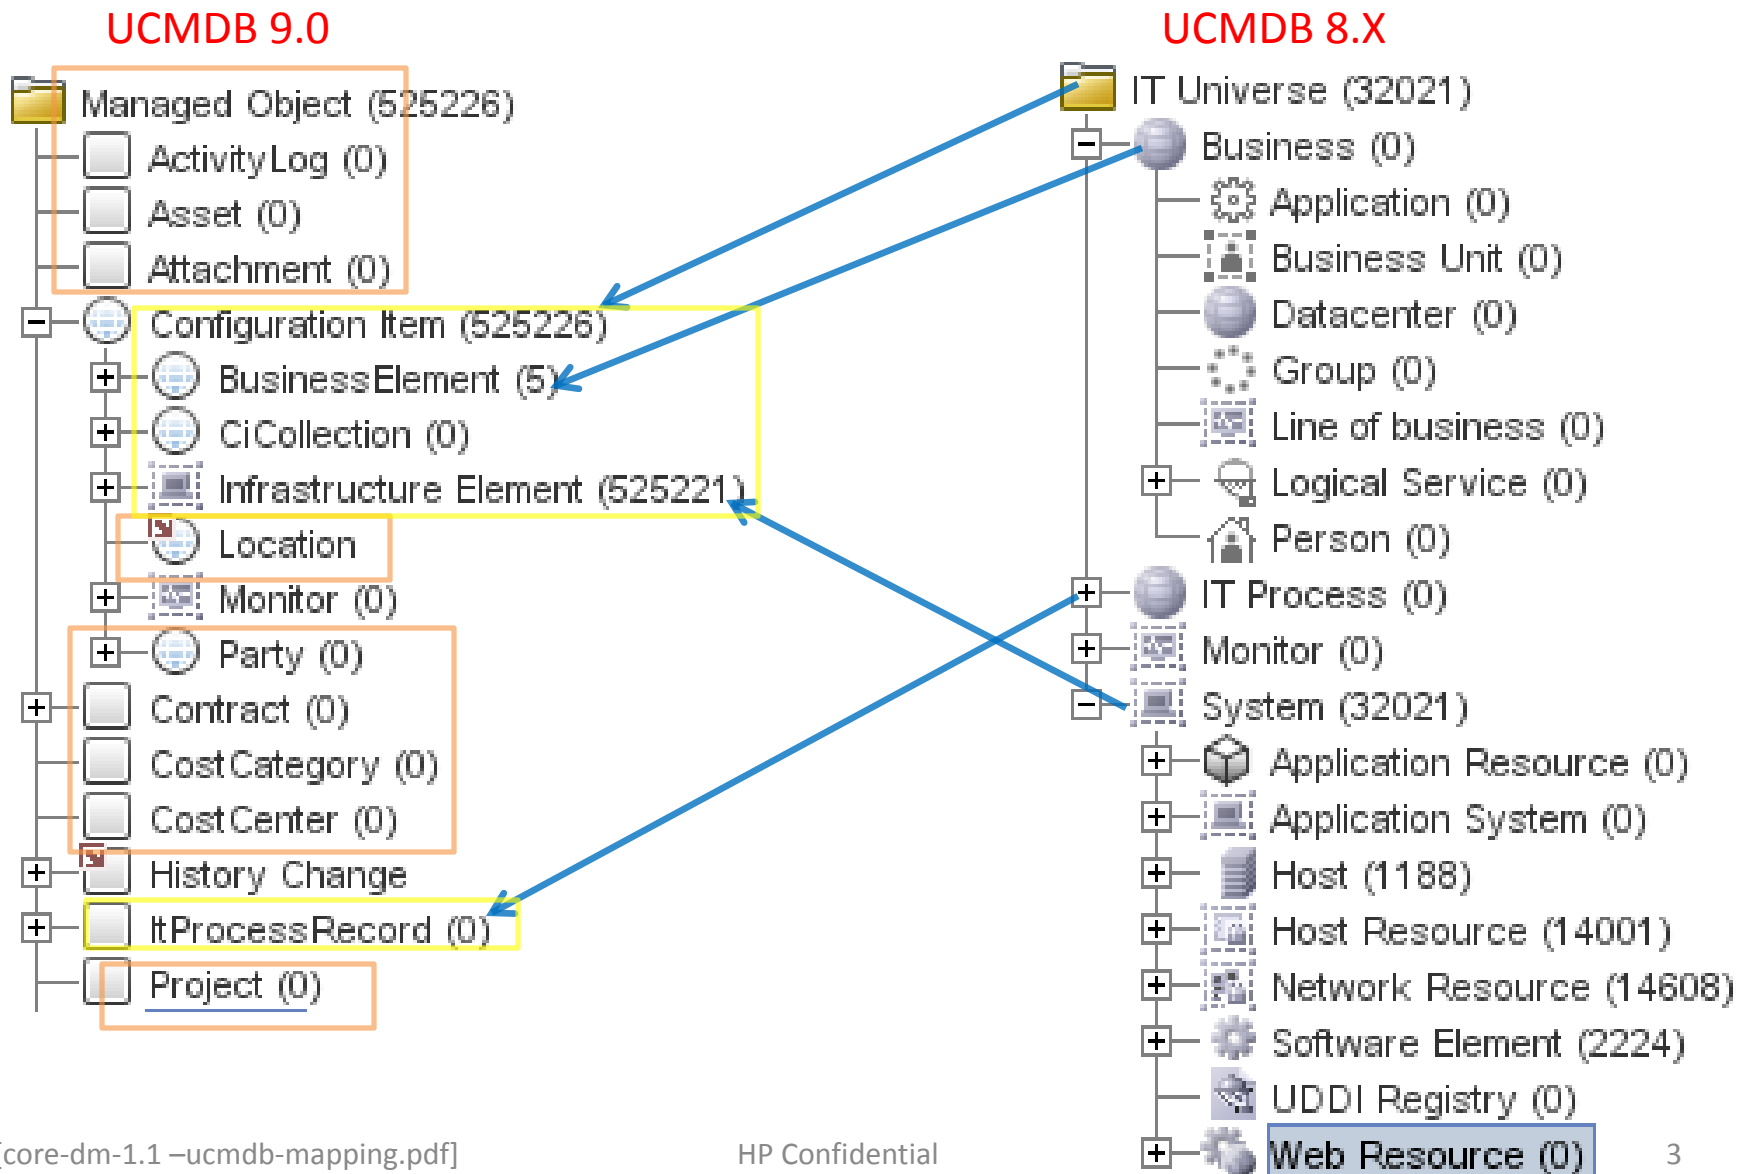

Mapping of UCMDB 9.00 (BTO Data Model) to UCMDB 8.0x Class Model

Legend

- A BDM class which doesn't have any **(OOB)** equivalent class in UCMDB 8.0x 
- A BDM class which has an equivalent class in UCMDB 8.0x 
- Mapping of an 8.0x class to a semantically equivalent 9.00 class 
- Movement of an 8.0x class under a new 9.00 super-class 

Top Class Hierarchy Mapping

Business Domain Mapping

ITIL Process classes

UCMDB 9.0

UCMDB 8.X

System Top Hierarchy classes

Running-Software

Network Entity

UCMDB 9.0

Only objects of type :
"TCP" and "UDP"

UCMDB 8.X

Network Entity

moved to inherit from Node>Net Device

Host Model

UCMDB 9.0

UCMDB 8.X