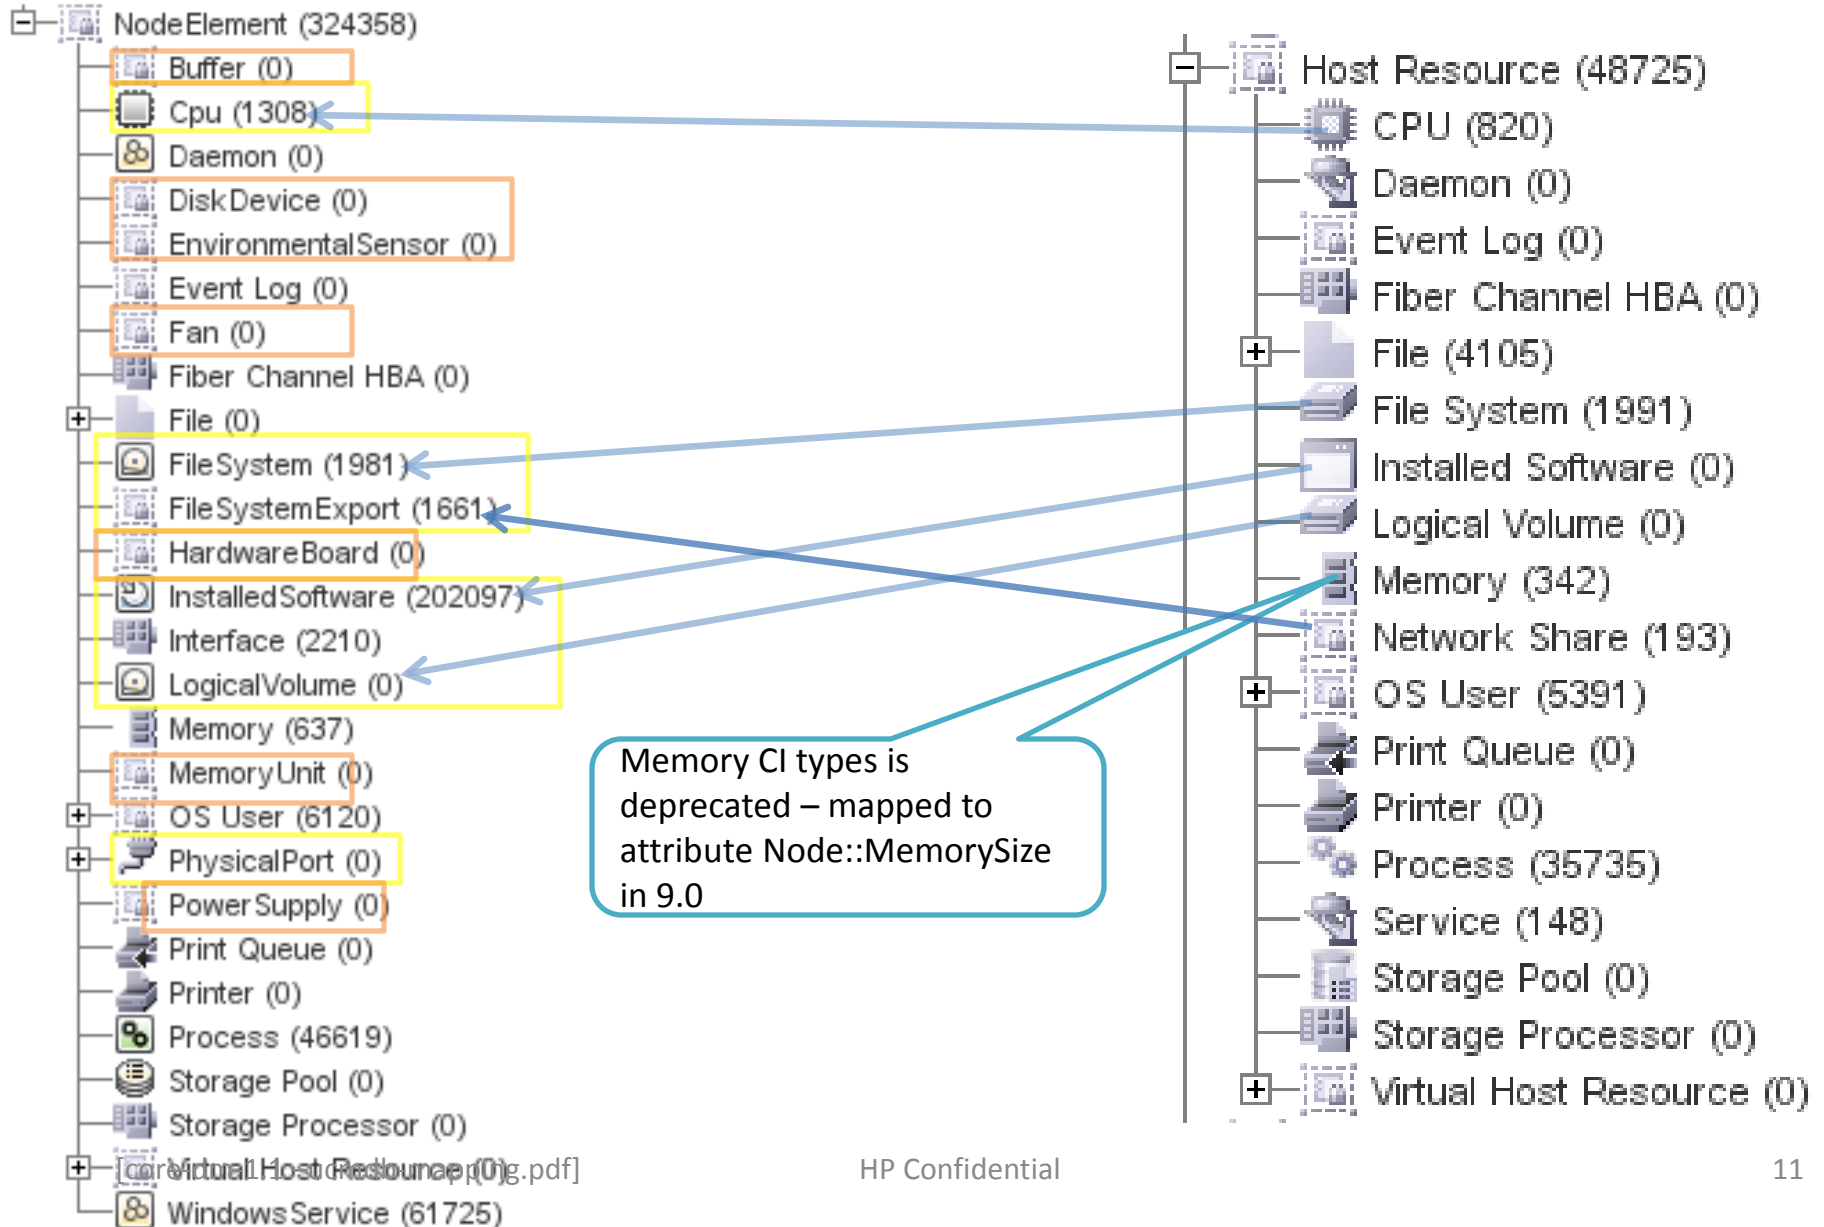

UCMDB 9.0

Only objects of type :
"TCP" and "UDP"

UCMDB 8.X

Network Entity

moved to inherit from Node>Net Device

Host Model

UCMDB 9.0

UCMDB 8.X

Host-Resource

UCMDB 9.0

UCMDB 8.X

Application System

UCMDB 9.0

UCMDB 8.X

Configuration Document

UCMDB 9.0