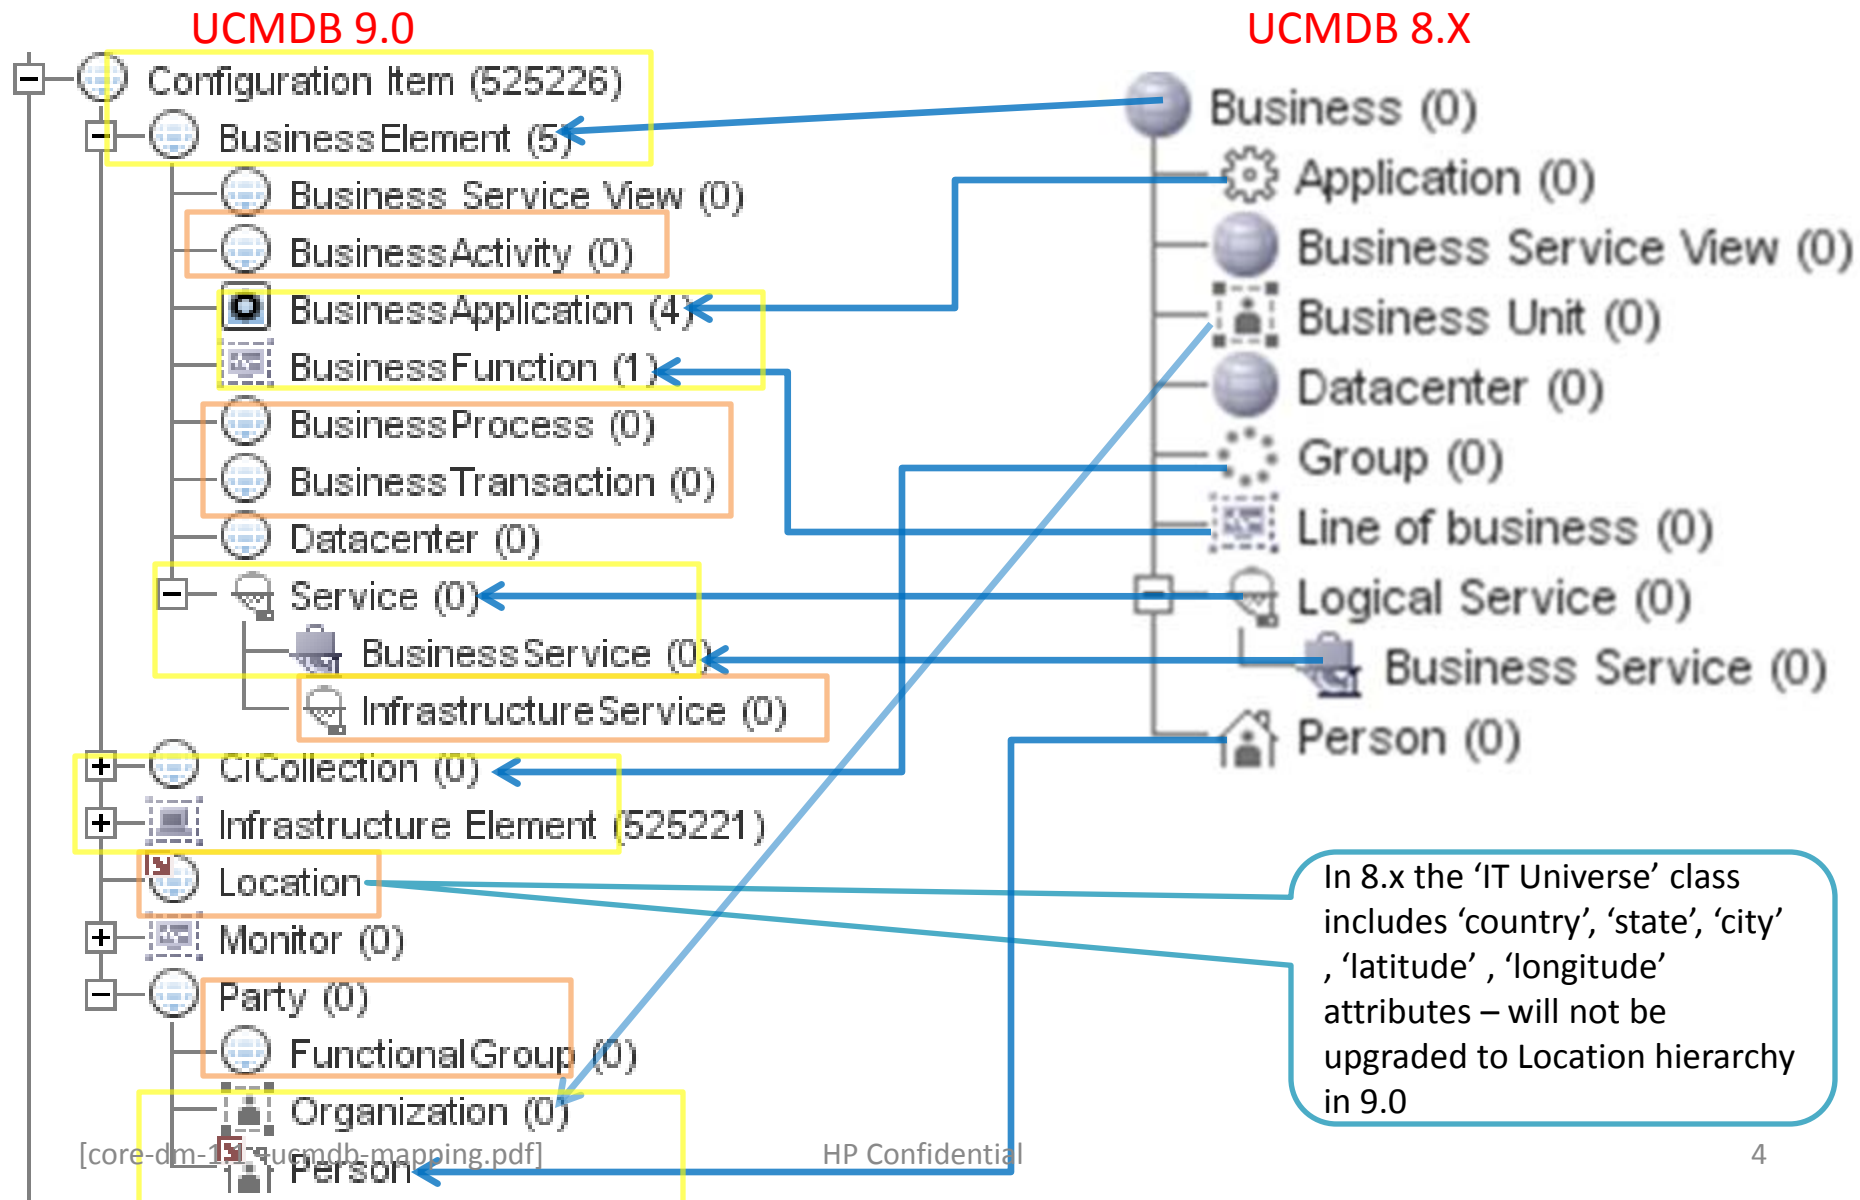

Mapping of UCMDB 9.00 (BTO Data Model) to UCMDB 8.0x Class Model

Legend

- A BDM class which doesn't have any **(OOB)** equivalent class in UCMDB 8.0x 
- A BDM class which has an equivalent class in UCMDB 8.0x 
- Mapping of an 8.0x class to a semantically equivalent 9.00 class 
- Movement of an 8.0x class under a new 9.00 super-class 

Top Class Hierarchy Mapping

Business Domain Mapping

ITIL Process classes

UCMDB 9.0

UCMDB 8.X

System Top Hierarchy classes

Running-Software

Network Entity

UCMDB 9.0

Only objects of type :
"TCP" and "UDP"

UCMDB 8.X

Network Entity

moved to inherit from Node>Net Device

Host Model

UCMDB 9.0

UCMDB 8.X