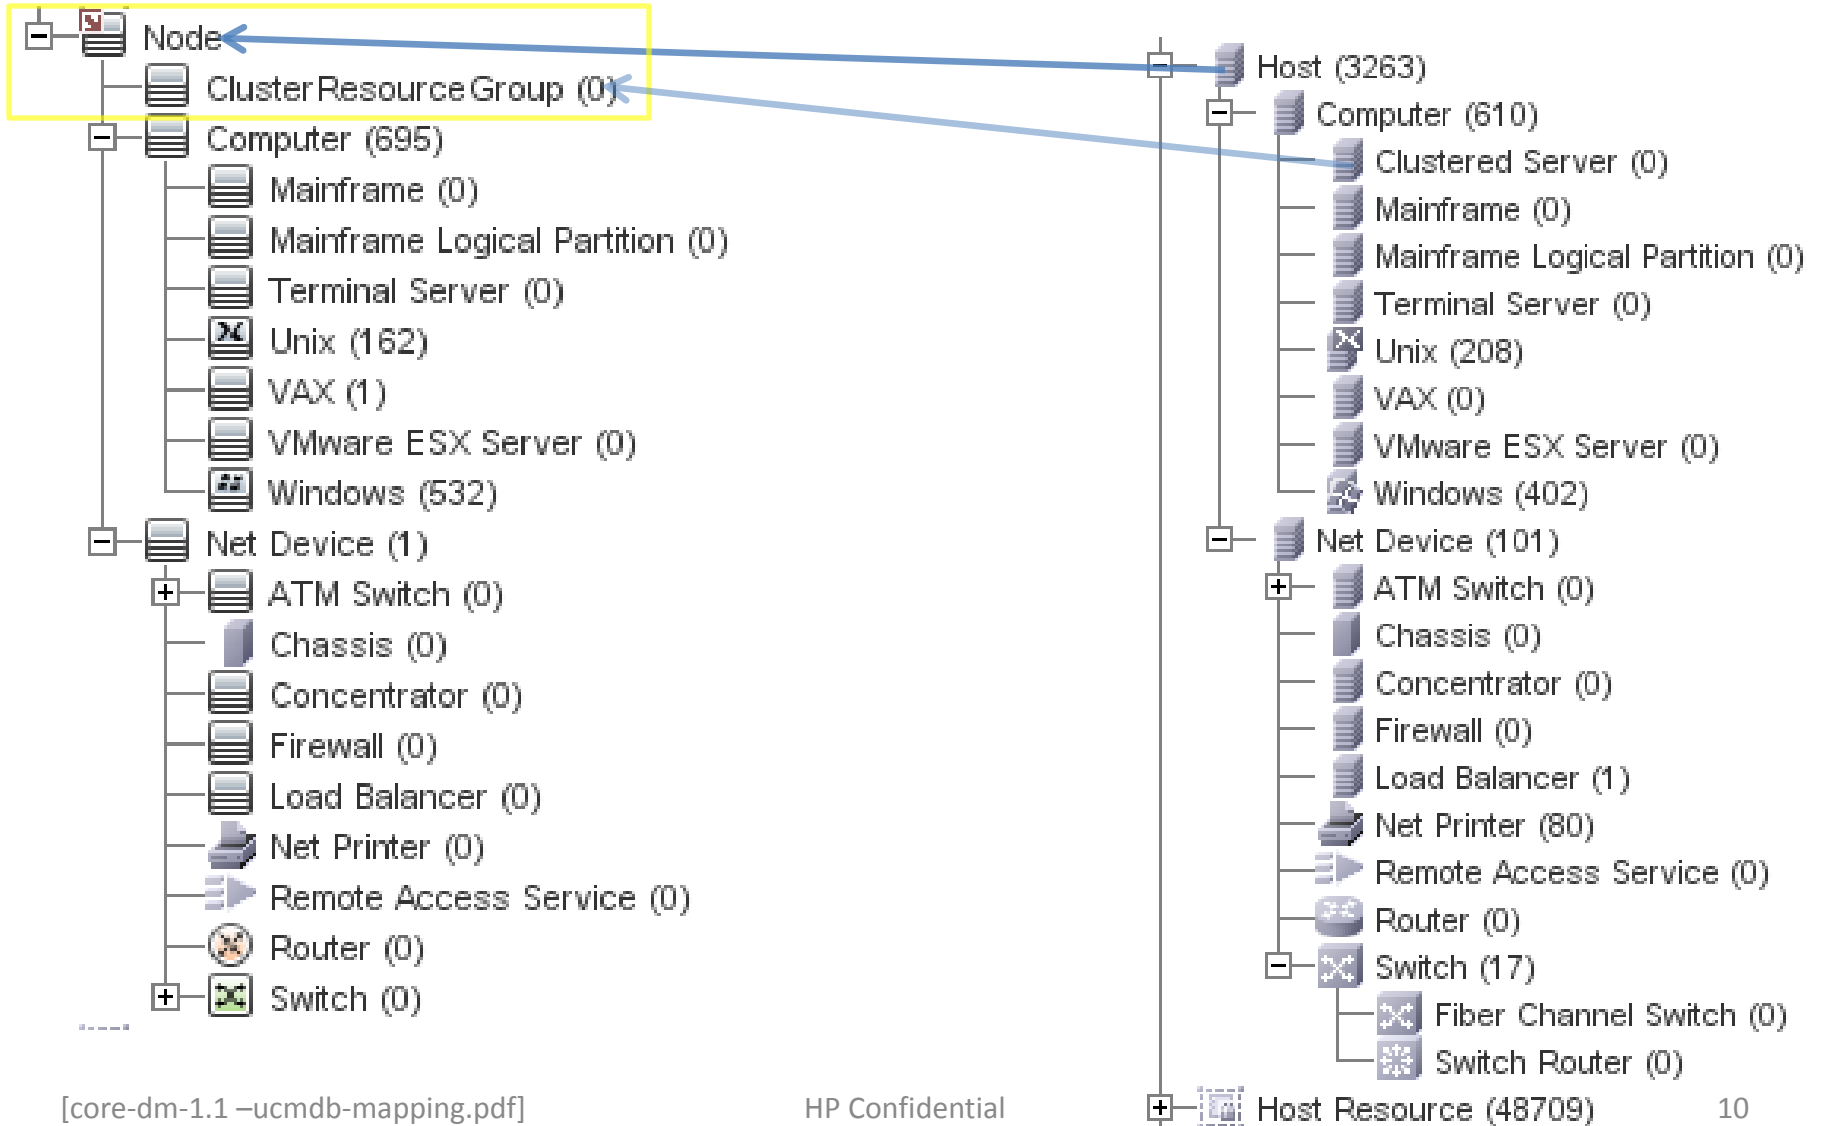

UCMDB 9.0

Only objects of type :
"TCP" and "UDP"

UCMDB 8.X

Network Entity

moved to inherit from Node>Net Device

Host Model

UCMDB 9.0

UCMDB 8.X

Host-Resource

UCMDB 9.0

UCMDB 8.X

Application System

UCMDB 9.0

UCMDB 8.X

Configuration Document

UCMDB 9.0