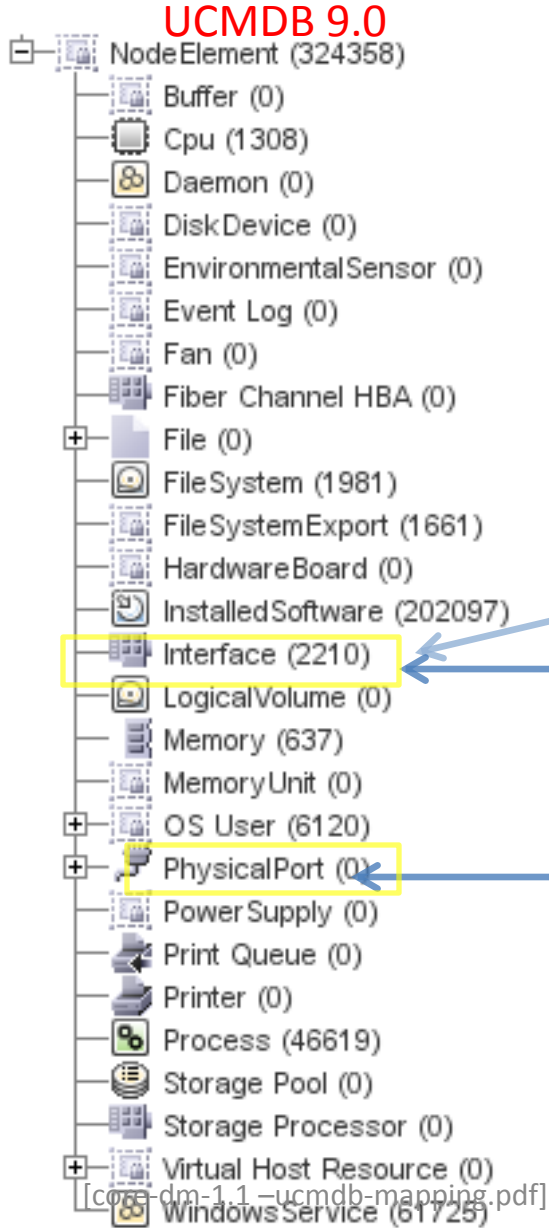

UCMDB 9.0

Only objects of type :
"TCP" and "UDP"

UCMDB 8.X

Network Entity

moved to inherit from Node>Net Device

Host Model

UCMDB 9.0

UCMDB 8.X

Host-Resource

UCMDB 9.0

UCMDB 8.X

Application System

UCMDB 9.0

UCMDB 8.X

Configuration Document

UCMDB 9.0