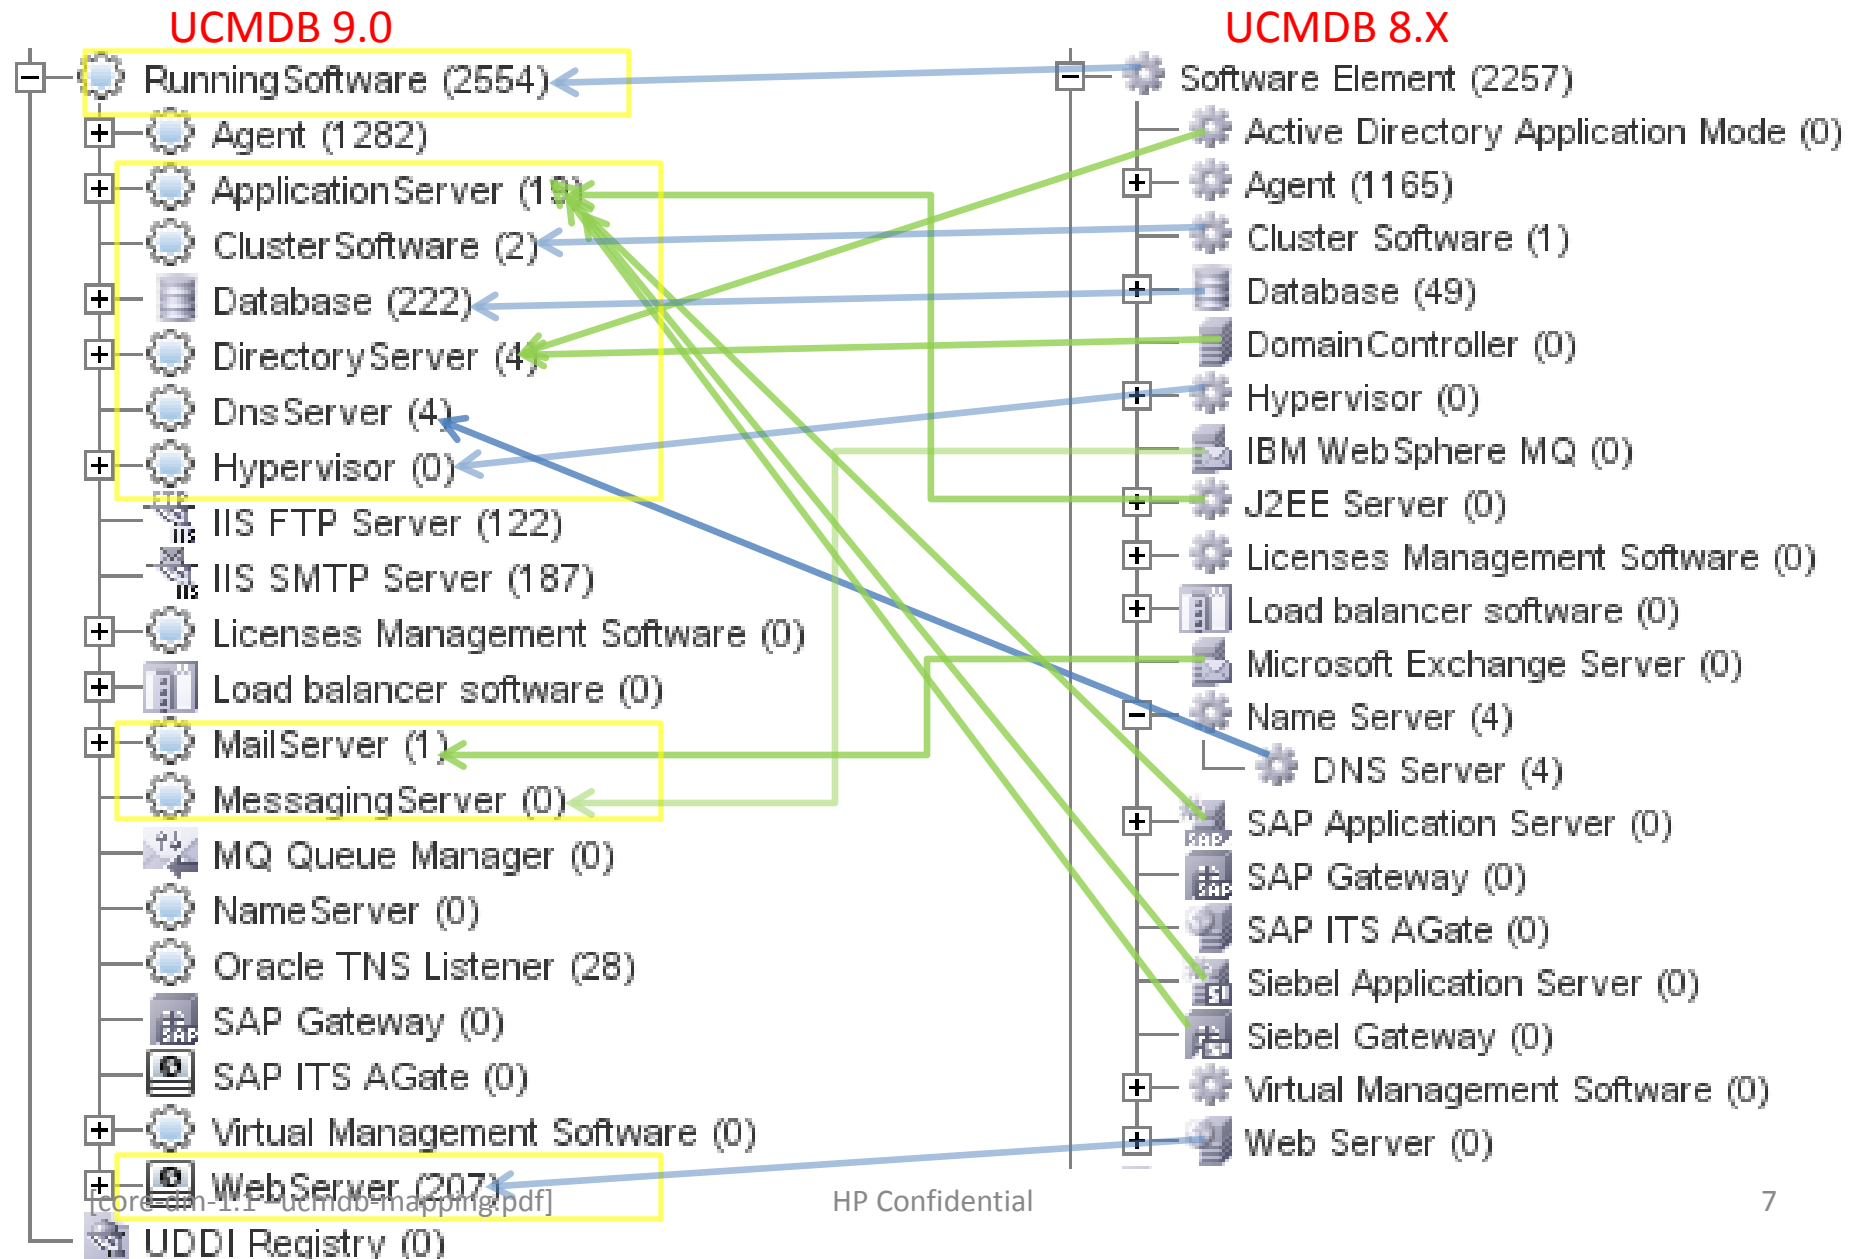

Mapping of UCMDB 9.00 (BTO Data Model) to UCMDB 8.0x Class Model

Legend

- A BDM class which doesn't have any **(OOB)** equivalent class in UCMDB 8.0x 
- A BDM class which has an equivalent class in UCMDB 8.0x 
- Mapping of an 8.0x class to a semantically equivalent 9.00 class 
- Movement of an 8.0x class under a new 9.00 super-class 

Top Class Hierarchy Mapping

Business Domain Mapping

ITIL Process classes

UCMDB 9.0

UCMDB 8.X

System Top Hierarchy classes

Running-Software

Network Entity

UCMDB 9.0

Only objects of type :
"TCP" and "UDP"

UCMDB 8.X

Network Entity

moved to inherit from Node>Net Device

Host Model

UCMDB 9.0

UCMDB 8.X