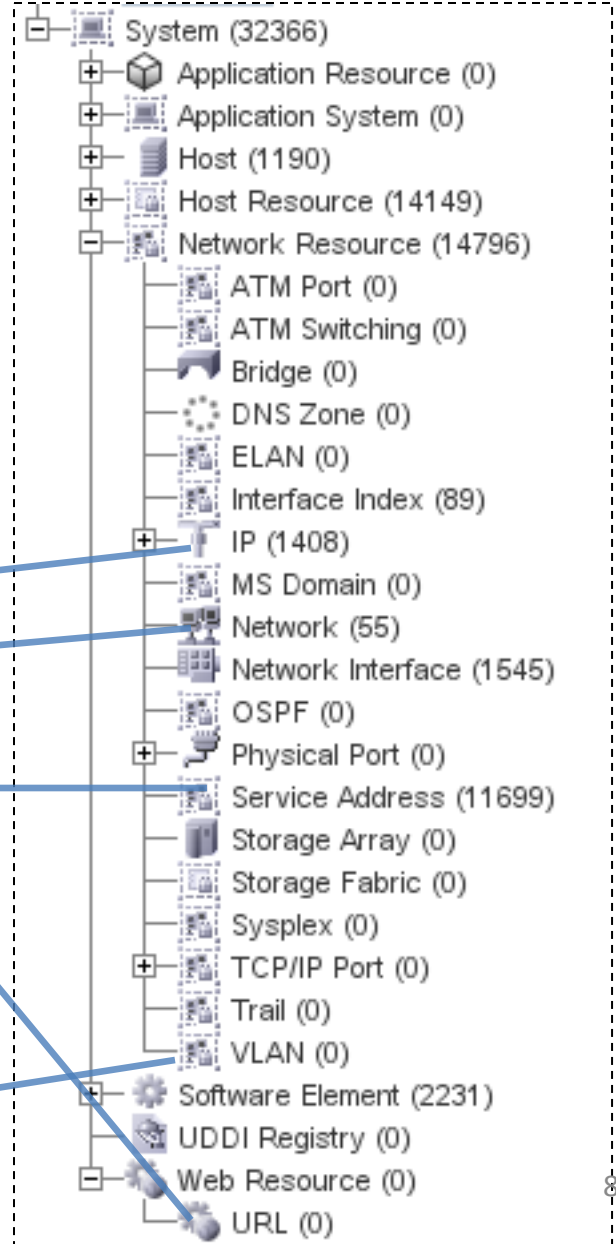

Top Class Hierarchy Mapping

Business Domain Mapping

ITIL Process classes

UCMDB 9.0

UCMDB 8.X

System Top Hierarchy classes

Running-Software

Network Entity

UCMDB 9.0

Only objects of type :
"TCP" and "UDP"

UCMDB 8.X

Network Entity

moved to inherit from Node>Net Device

Host Model

UCMDB 9.0

UCMDB 8.X