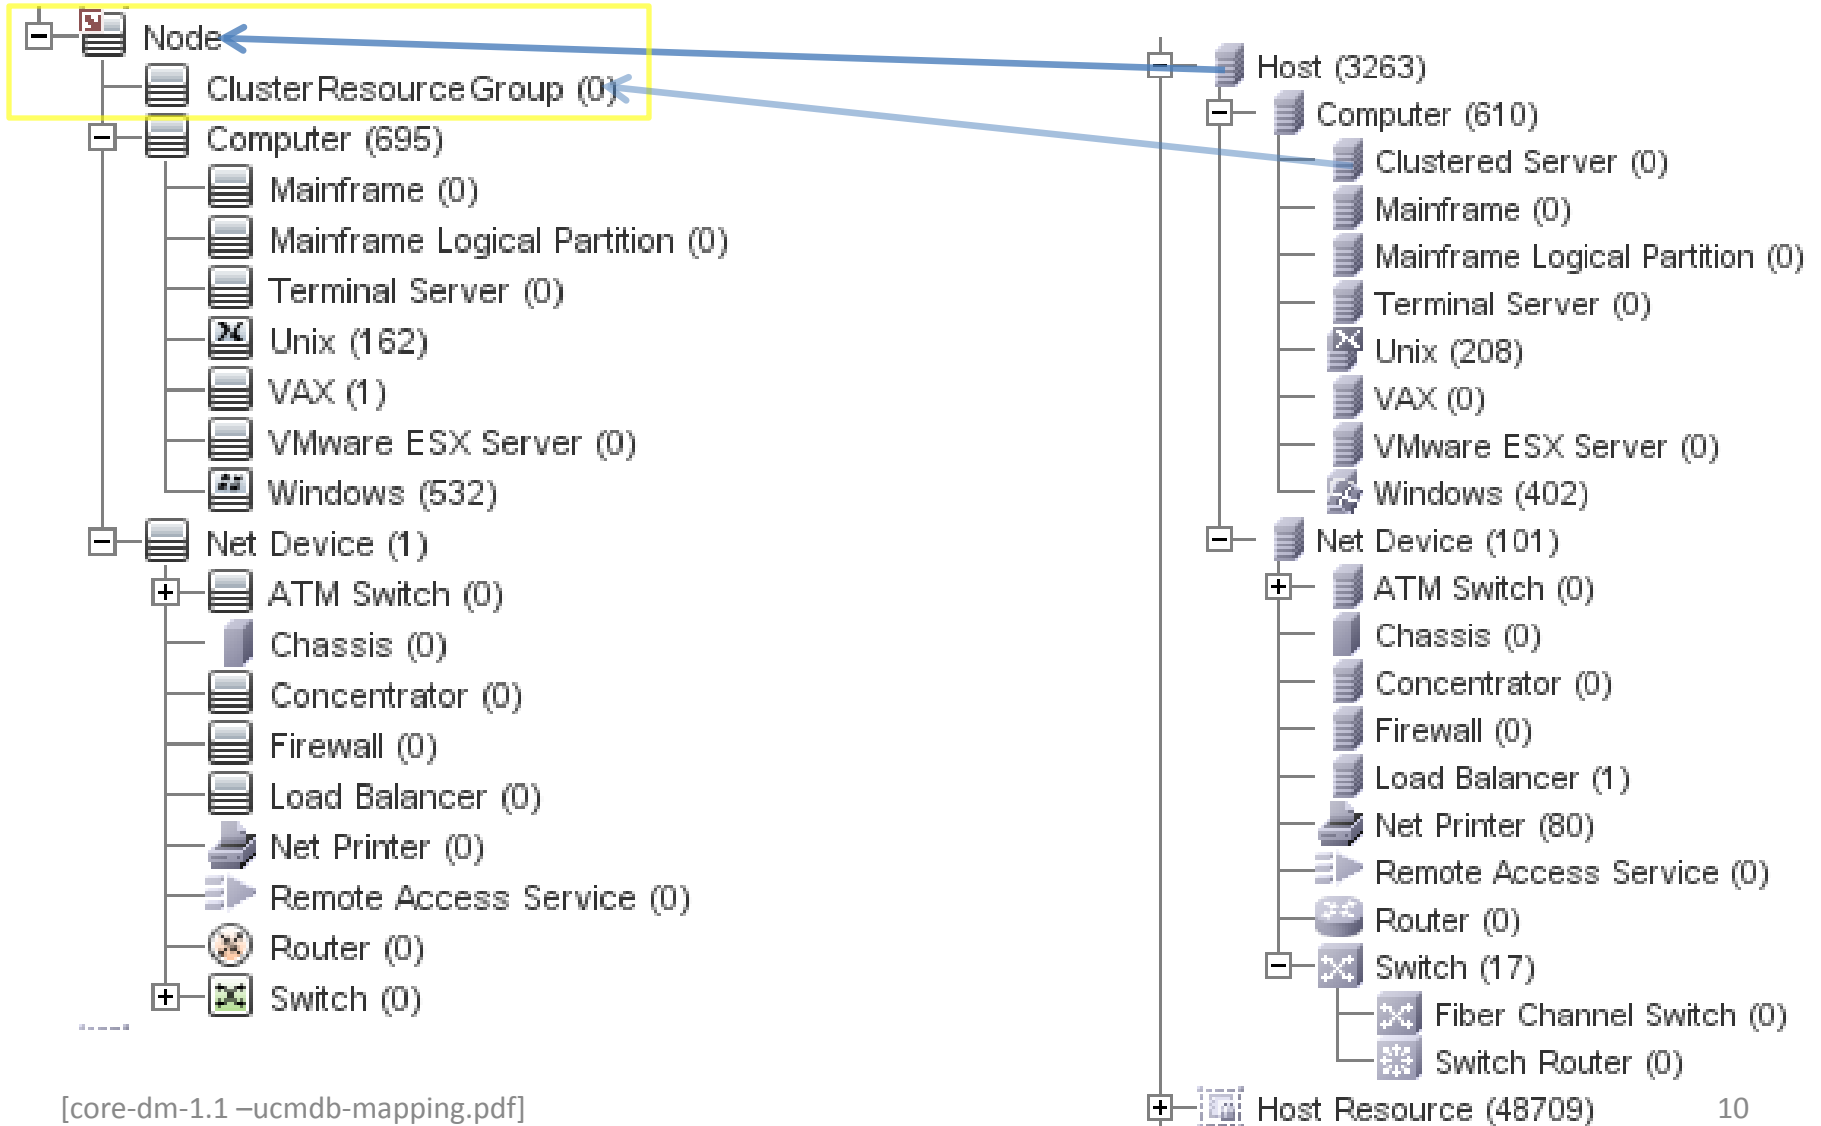

UCMDB 9.03

Only objects of type :
"TCP" and "UDP"

UCMDB 8.X

Network Entity

moved to inherit from
Node>Net Device

Host Model

UCMDB 9.03

UCMDB 8.X

Host-Resource

UCMDB 9.03

UCMDB 8.X

Application System

UCMDB 9.03

UCMDB 8.X

Configuration Document

UCMDB 9.03