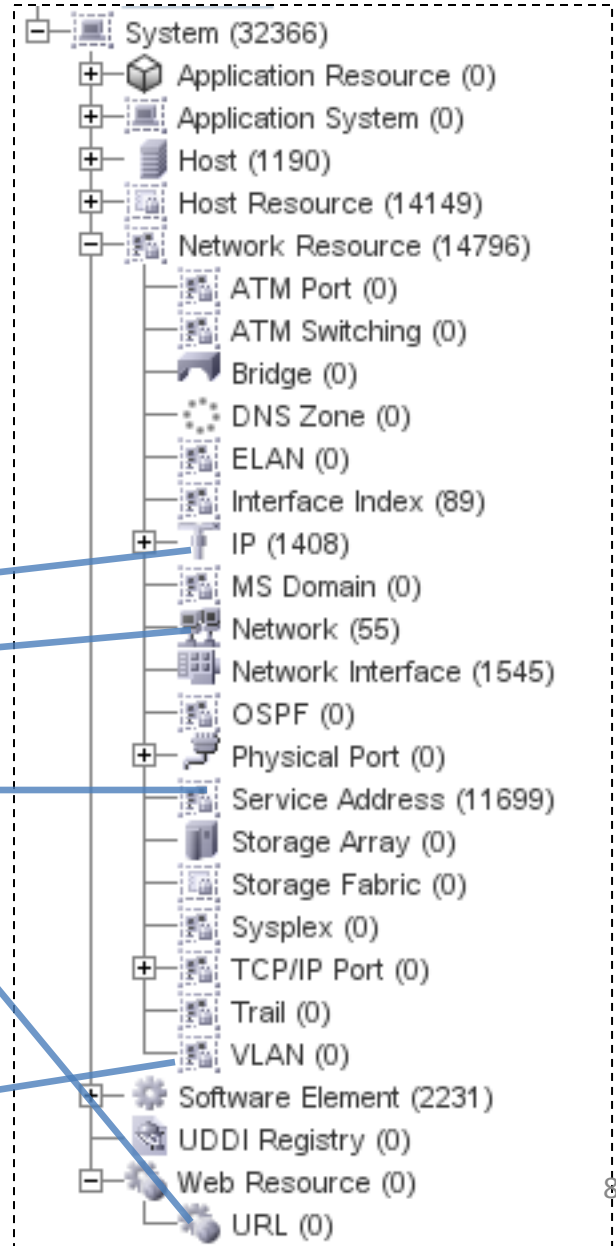

Top Class Hierarchy Mapping

Business Domain Mapping

ITIL Process classes

UCMDB 9.03

UCMDB 8.X

System Top Hierarchy classes

Running-Software

Network Entity

UCMDB 9.03

Only objects of type :
"TCP" and "UDP"

UCMDB 8.X

Network Entity

moved to inherit from
Node>Net Device

Host Model

UCMDB 9.03

UCMDB 8.X