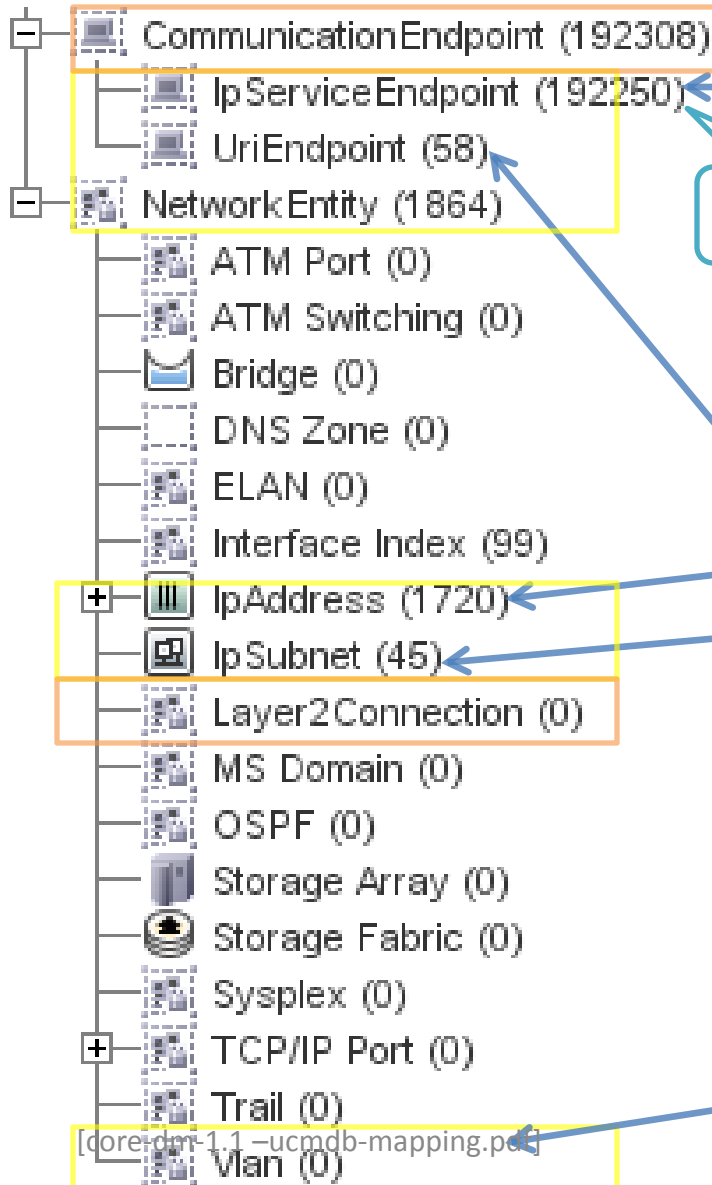

Top Class Hierarchy Mapping

Business Domain Mapping

ITIL Process classes

UCMDB 9.03

UCMDB 8.X

System Top Hierarchy classes

Running-Software

Network Entity

UCMDB 9.03

Only objects of type :
"TCP" and "UDP"

UCMDB 8.X

Network Entity

moved to inherit from
Node>Net Device

Host Model

UCMDB 9.03

UCMDB 8.X