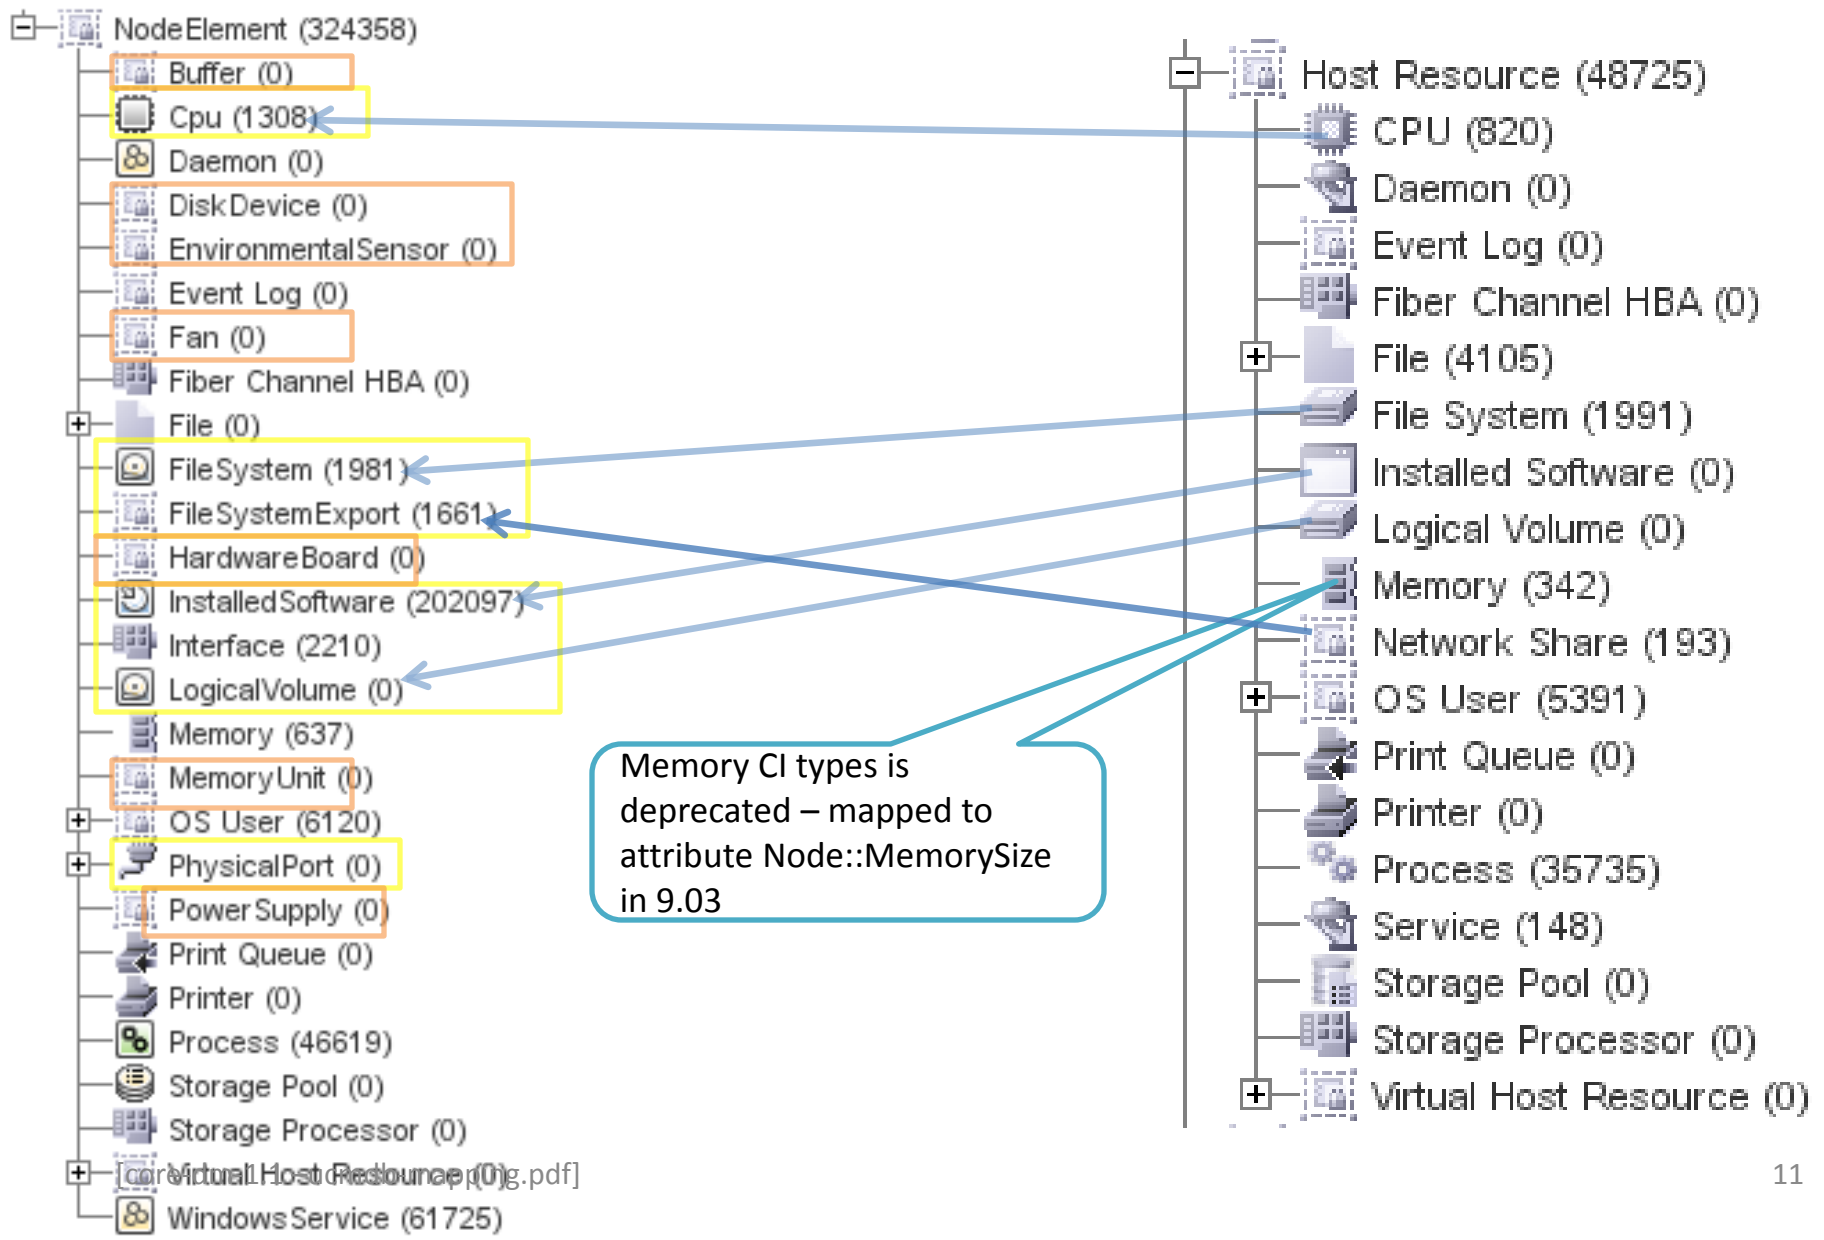

UCMDB 9.03

Only objects of type :
"TCP" and "UDP"

UCMDB 8.X

Network Entity

moved to inherit from
Node>Net Device

Host Model

UCMDB 9.03

UCMDB 8.X

Host-Resource

UCMDB 9.03

UCMDB 8.X

Application System

UCMDB 9.03

UCMDB 8.X

Configuration Document

UCMDB 9.03