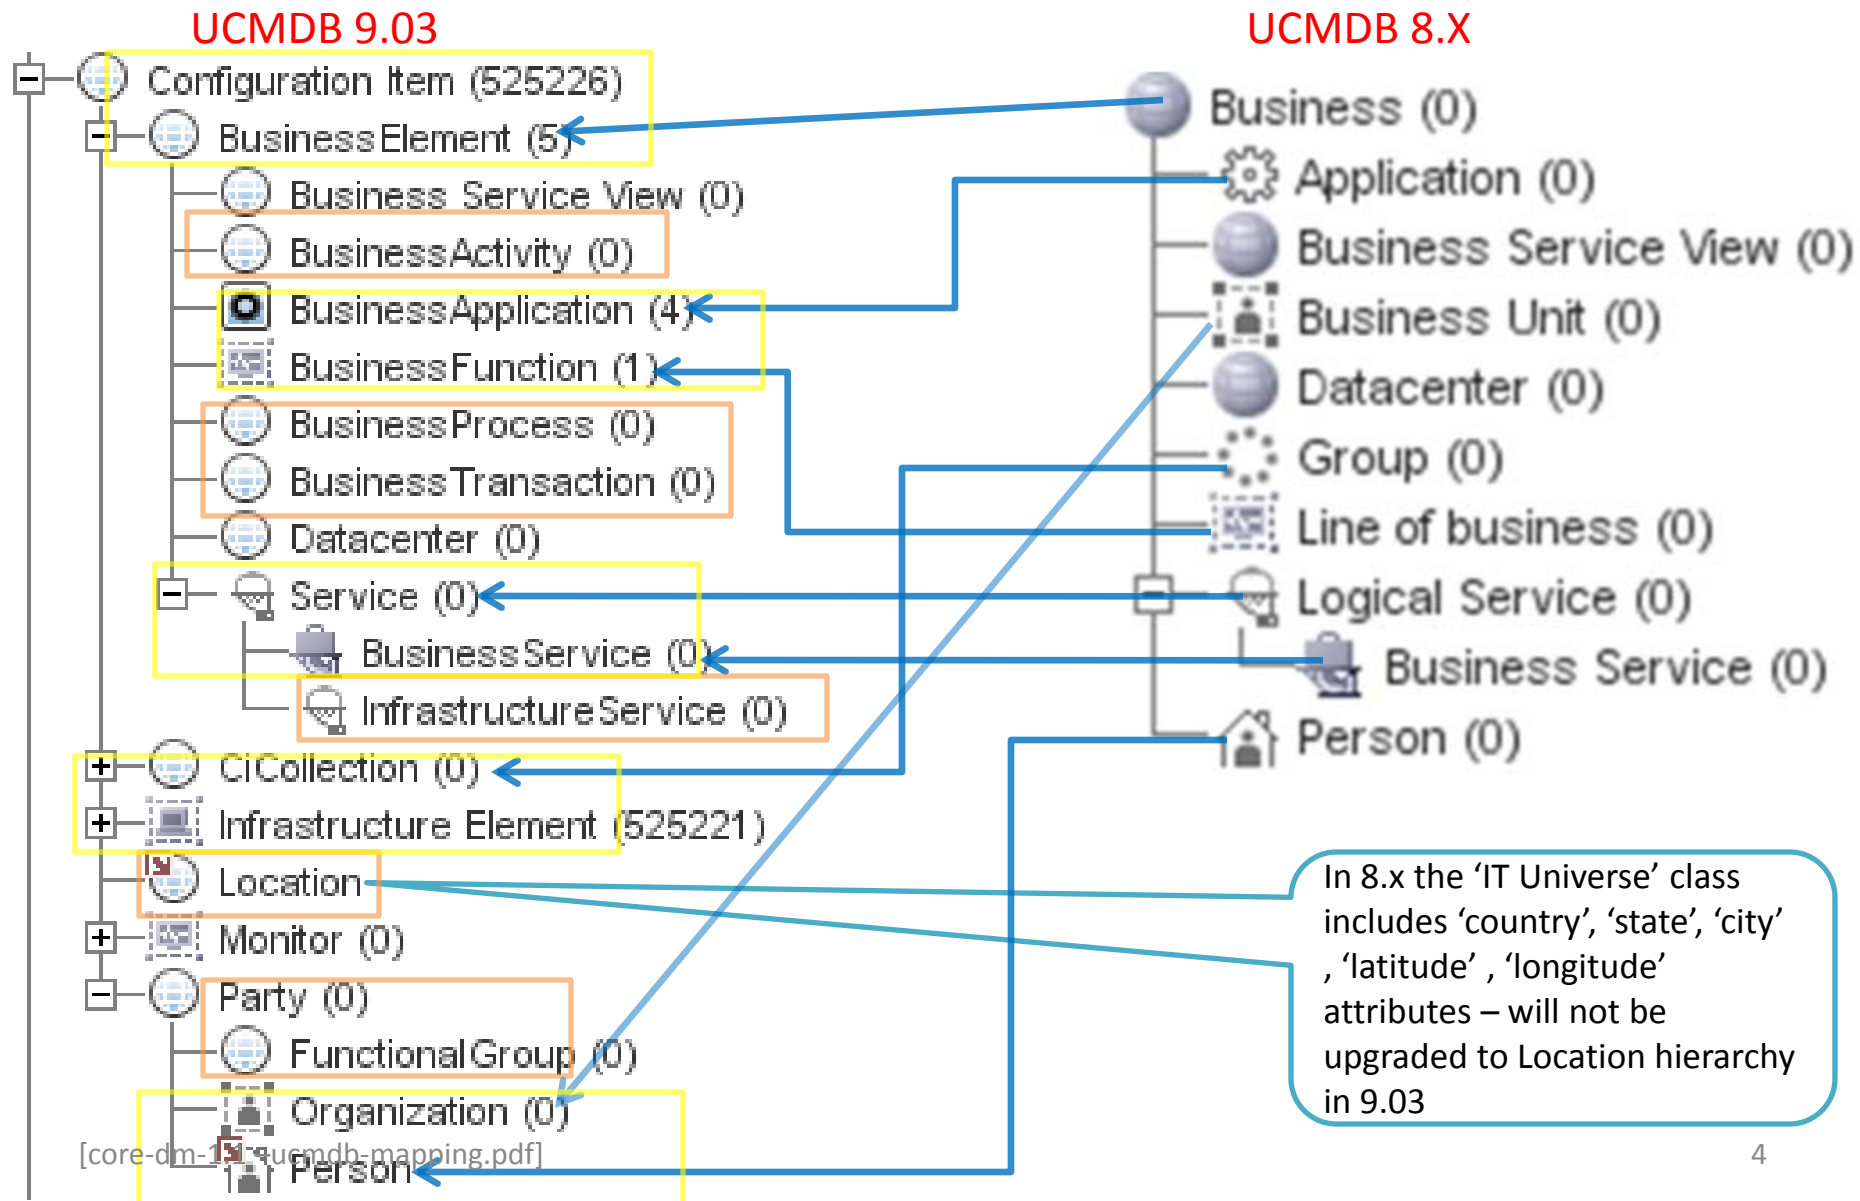

Mapping of UCMDB 9.03 (BTO Data Model) to UCMDB 8.0x Class Model

Legend

- A BDM class which doesn't have any (**OOB**) equivalent class in UCMDB 8.0x 
- A BDM class which has an equivalent class in UCMDB 8.0x 
- Mapping of an 8.0x class to a semantically equivalent 9.03 class 
- Movement of an 8.0x class under a new 9.03 super-class 

Top Class Hierarchy Mapping

Business Domain Mapping

ITIL Process classes

UCMDB 9.03

UCMDB 8.X

System Top Hierarchy classes

Running-Software

Network Entity

UCMDB 9.03

Only objects of type :
"TCP" and "UDP"

UCMDB 8.X

Network Entity

moved to inherit from
Node>Net Device

Host Model

UCMDB 9.03

UCMDB 8.X