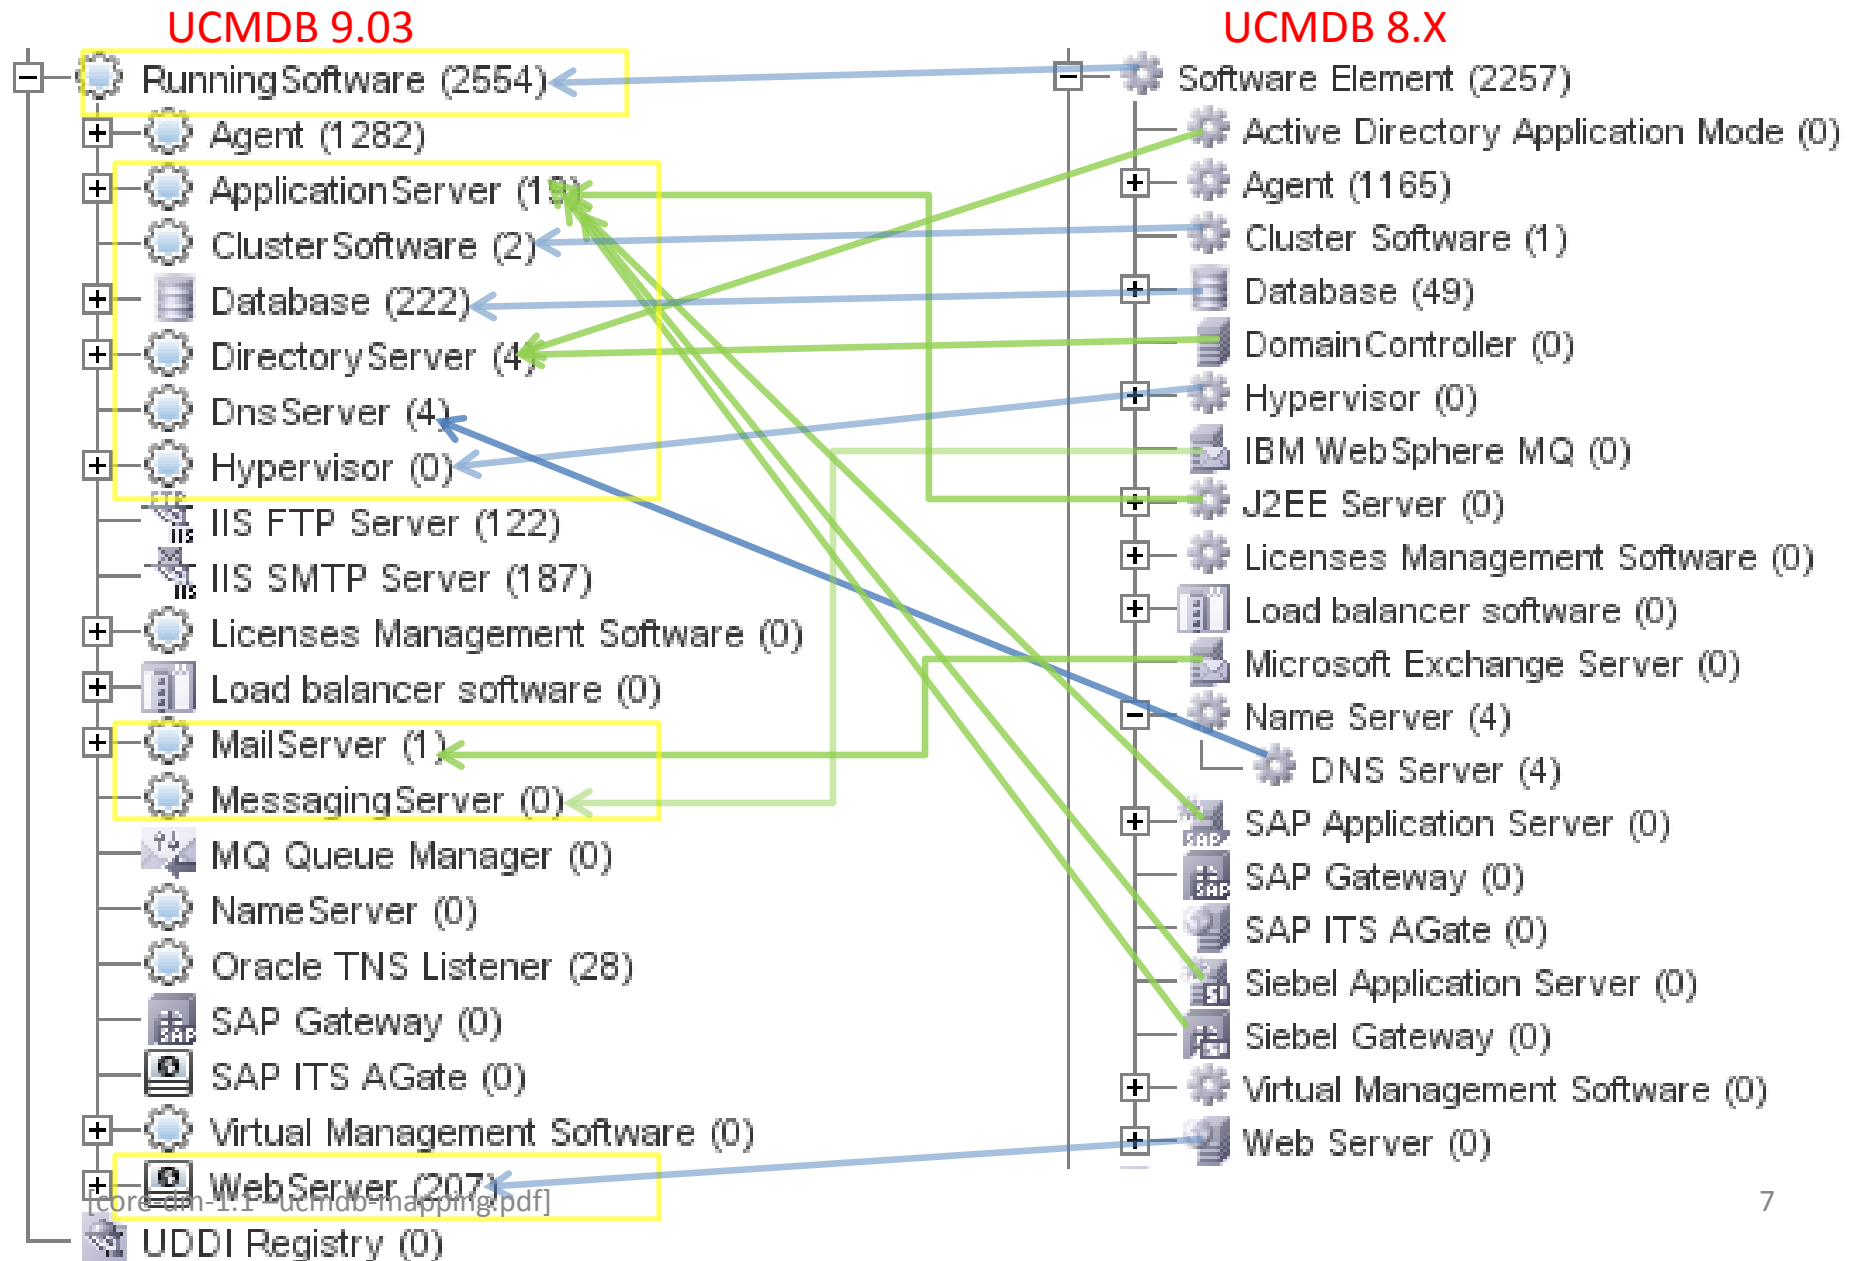

Mapping of UCMDB 9.03 (BTO Data Model) to UCMDB 8.0x Class Model

Legend

- A BDM class which doesn't have any (**OOB**) equivalent class in UCMDB 8.0x 
- A BDM class which has an equivalent class in UCMDB 8.0x 
- Mapping of an 8.0x class to a semantically equivalent 9.03 class 
- Movement of an 8.0x class under a new 9.03 super-class 

Top Class Hierarchy Mapping

Business Domain Mapping

ITIL Process classes

UCMDB 9.03

UCMDB 8.X

System Top Hierarchy classes

Running-Software

Network Entity

UCMDB 9.03

Only objects of type :
"TCP" and "UDP"

UCMDB 8.X

Network Entity

moved to inherit from
Node>Net Device

Host Model

UCMDB 9.03

UCMDB 8.X