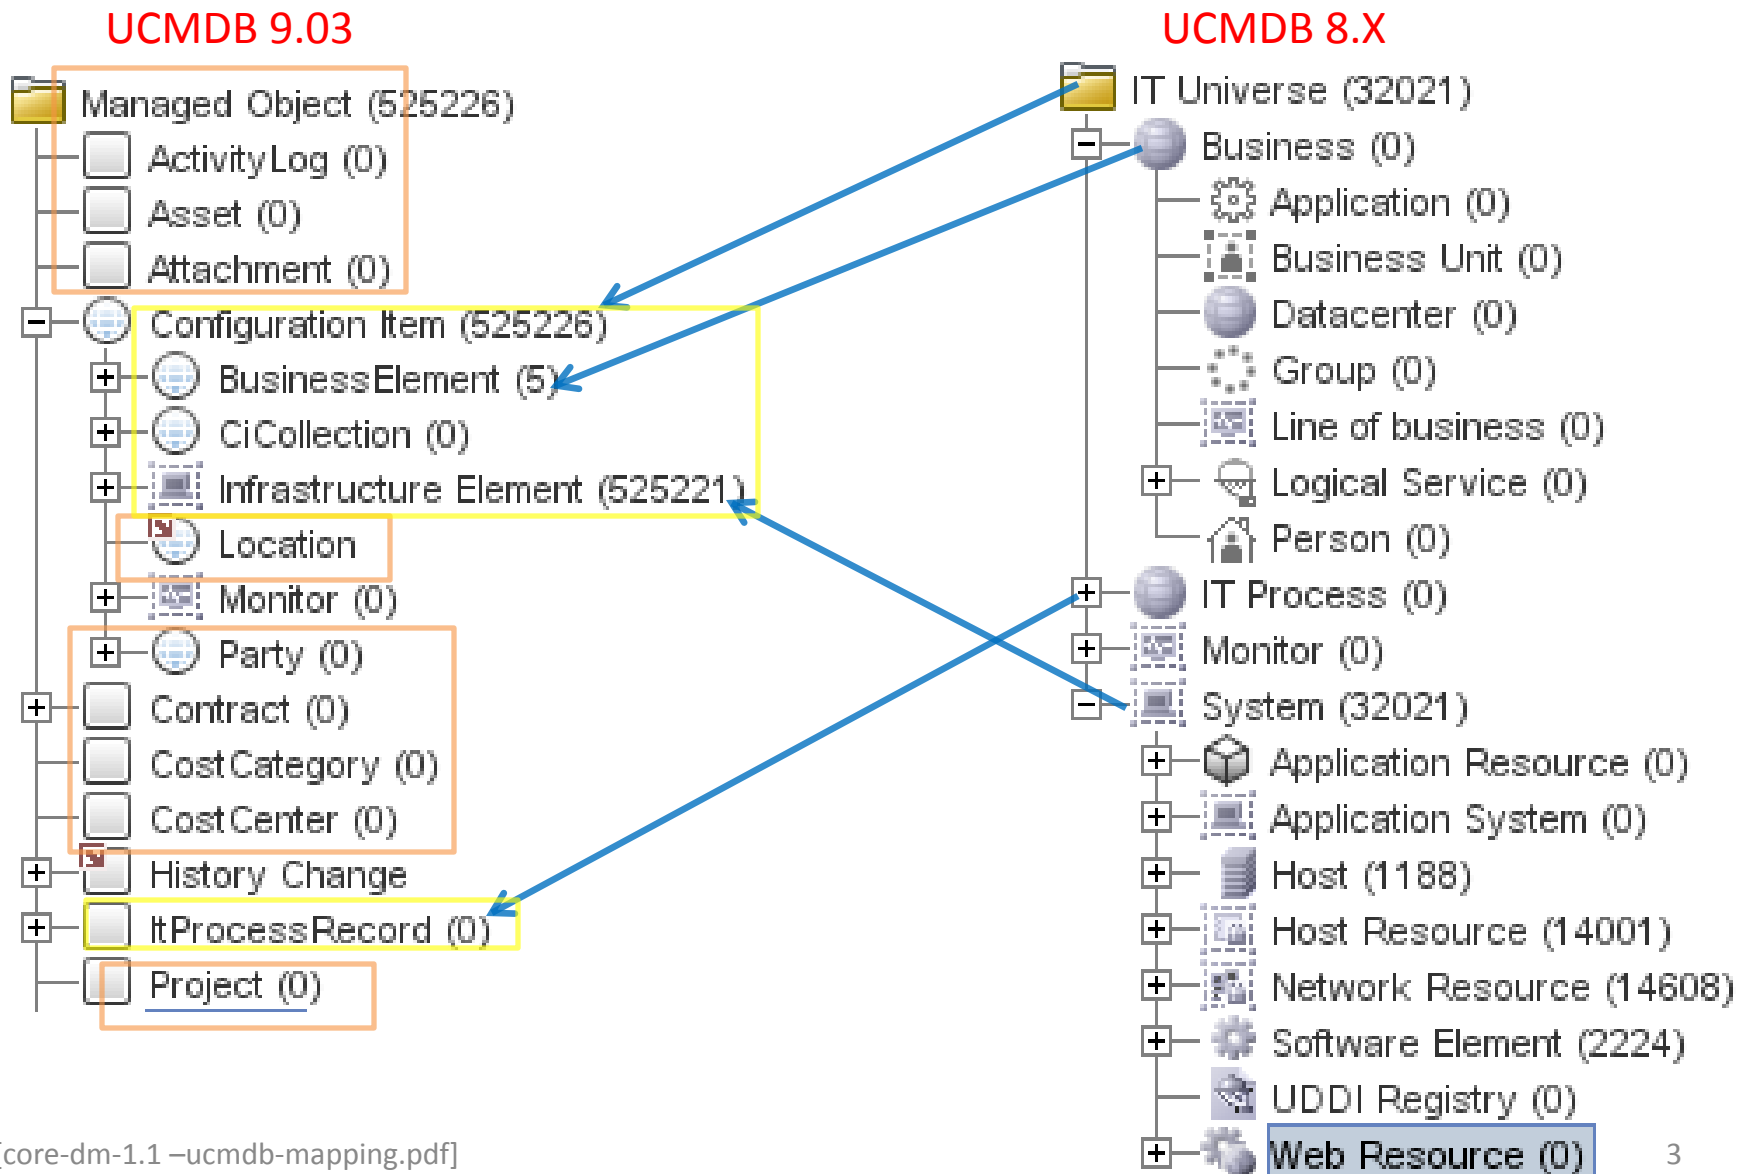

Mapping of UCMDB 9.03 (BTO Data Model) to UCMDB 8.0x Class Model

Legend

- A BDM class which doesn't have any (**OOB**) equivalent class in UCMDB 8.0x 
- A BDM class which has an equivalent class in UCMDB 8.0x 
- Mapping of an 8.0x class to a semantically equivalent 9.03 class 
- Movement of an 8.0x class under a new 9.03 super-class 

Top Class Hierarchy Mapping

Business Domain Mapping

ITIL Process classes

UCMDB 9.03

UCMDB 8.X

System Top Hierarchy classes

Running-Software

Network Entity

UCMDB 9.03

Only objects of type :
"TCP" and "UDP"

UCMDB 8.X

Network Entity

moved to inherit from
Node>Net Device

Host Model

UCMDB 9.03

UCMDB 8.X