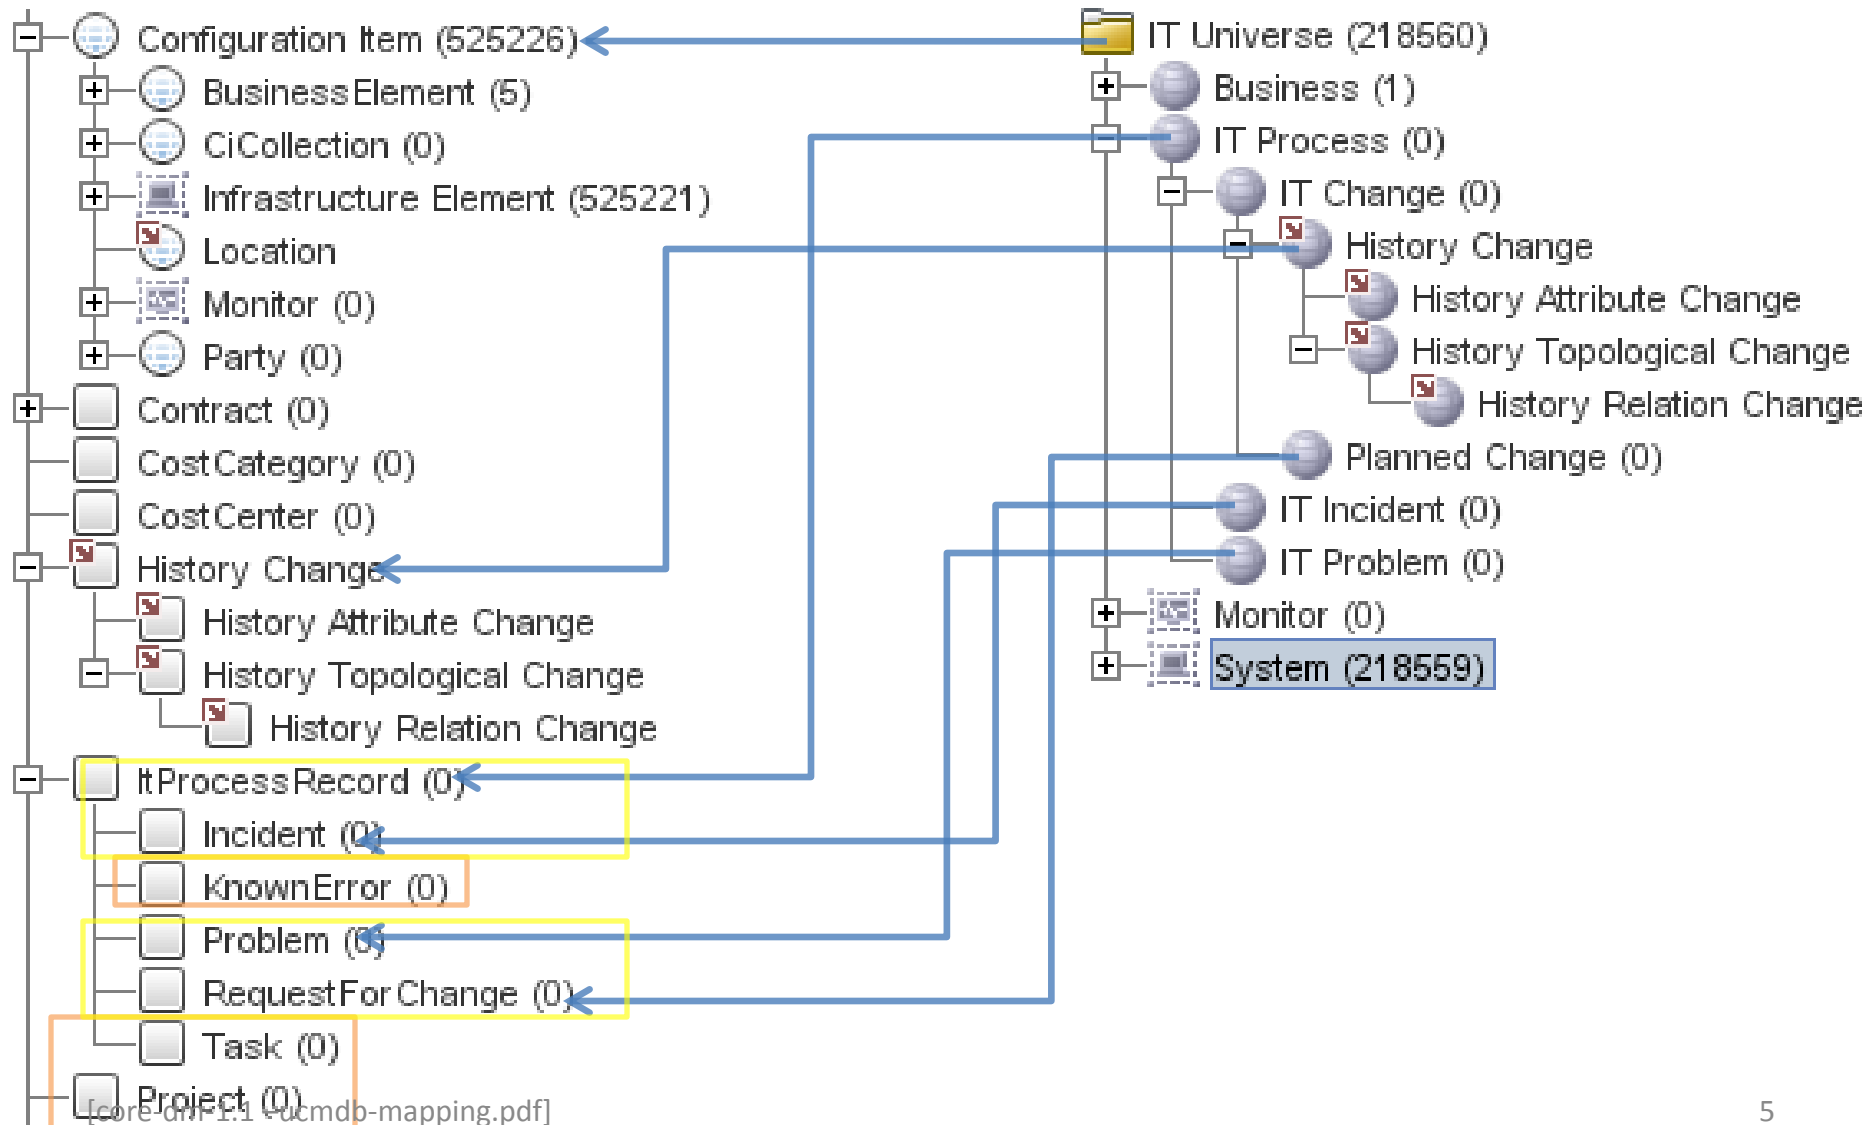

Top Class Hierarchy Mapping

Business Domain Mapping

ITIL Process classes

UCMDB 9.03

UCMDB 8.X

System Top Hierarchy classes

Running-Software

Network Entity

UCMDB 9.03

Only objects of type :
"TCP" and "UDP"

UCMDB 8.X

Network Entity

moved to inherit from
Node>Net Device

Host Model

UCMDB 9.03

UCMDB 8.X