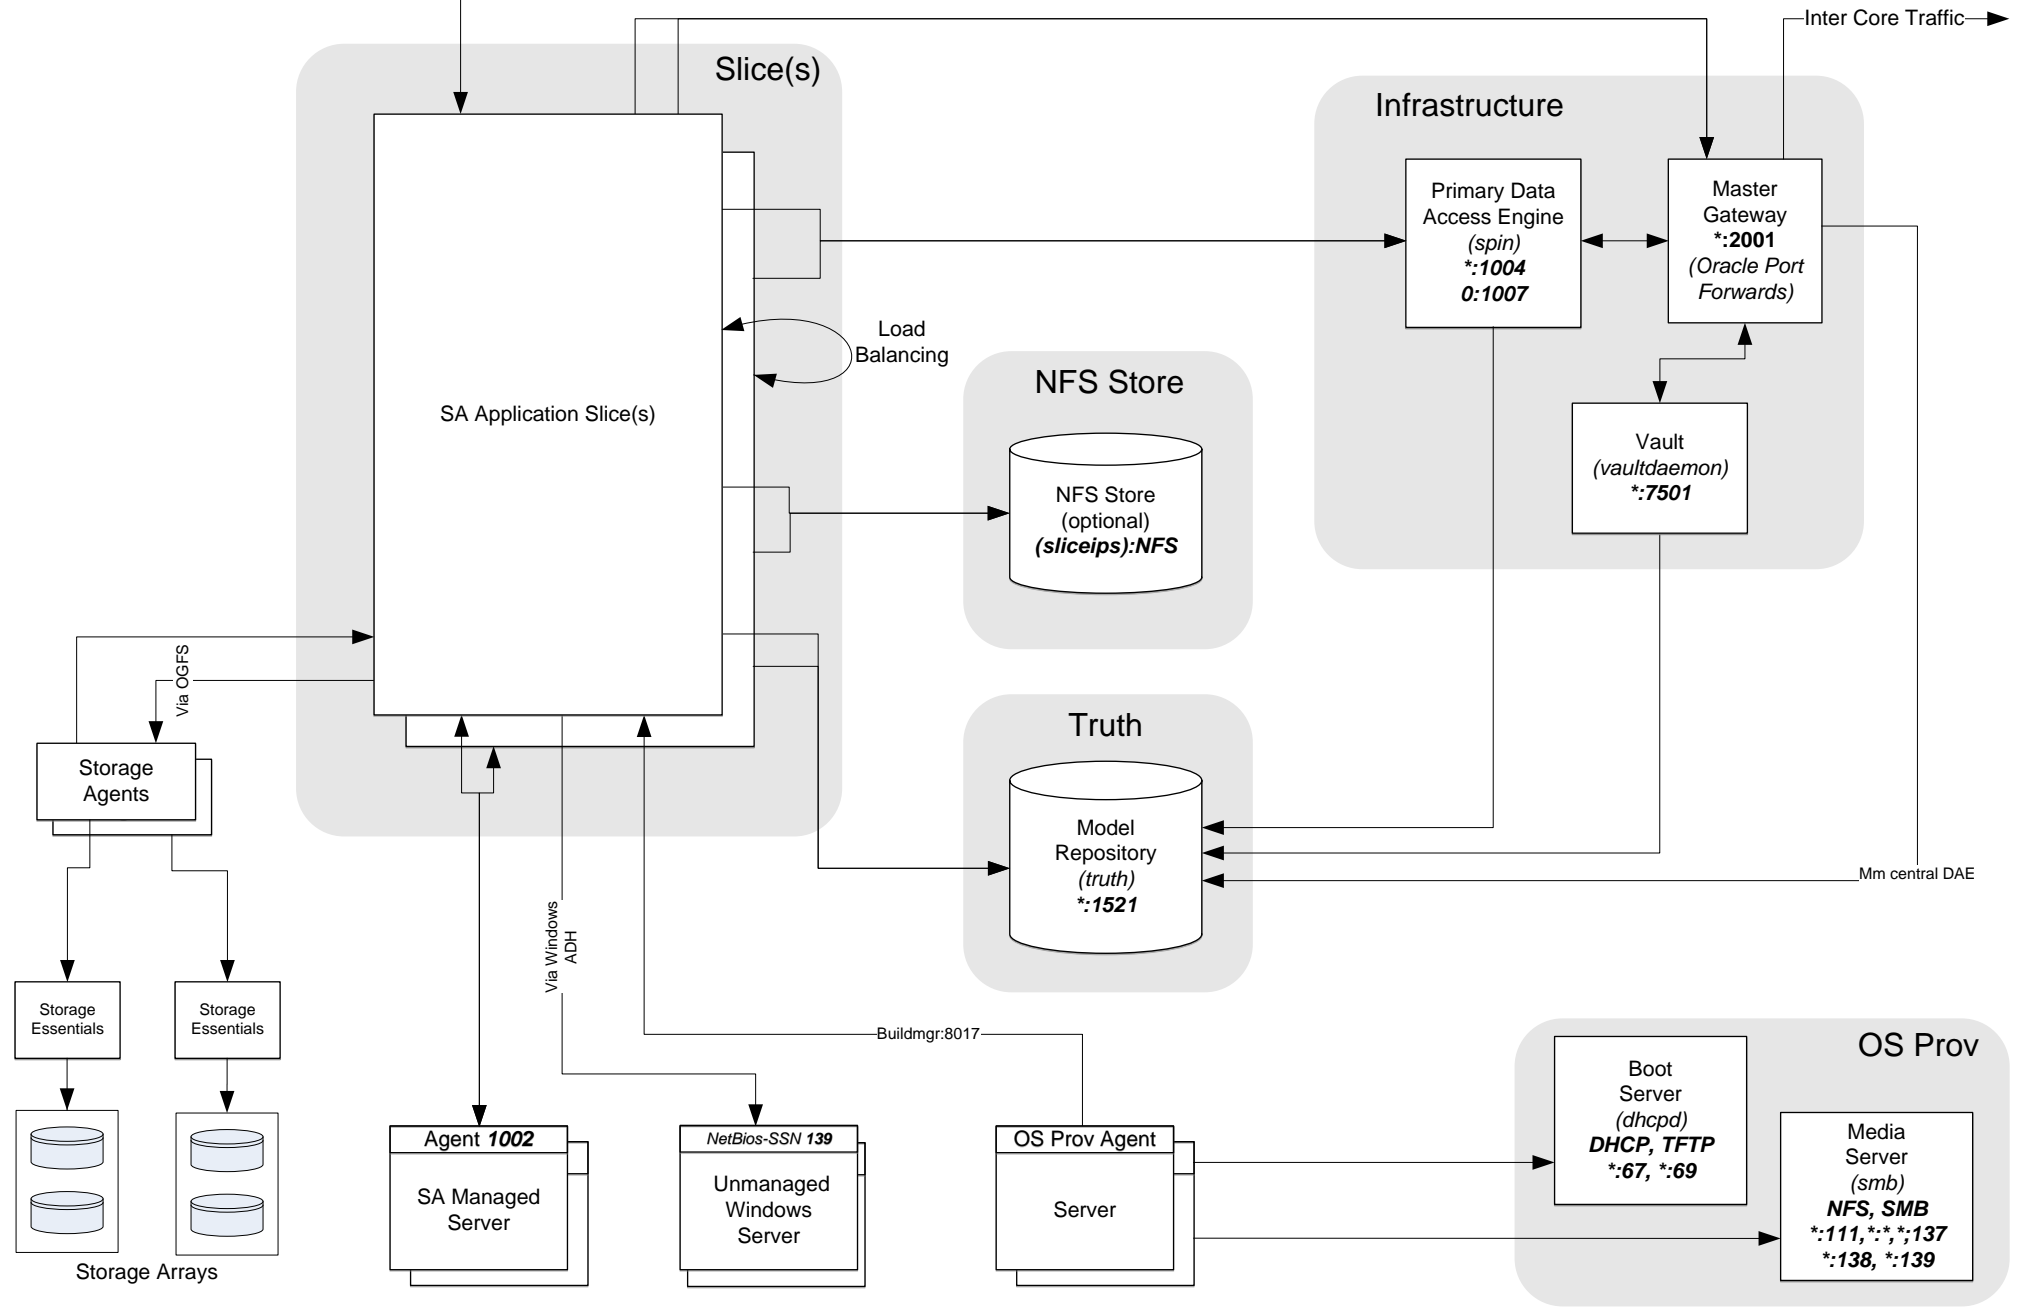

# SA 10.0x Multimaster Details

Revision: 0.0

Web Services Data Access  
Engine (WSDAE)

Web Services Data Access  
Engine (WSDAE)

# SA 10.0x Deployment Architecture

Revision: 0.0

**Legend:**  
 (<component name>  
 <incoming\_interface>:<port\_number>  
 \*=public (all) interfaces  
 0=private (loopback) interface  
 (<interface>:<port>) = diagnostic port  
 <interface>:<port> = configurable port #

*Note: In multi-server installations there may be multiple instances of the Opsware Application Slice.*

# SA 10.0x Networking Requirements

Revision: 0.0

**Legend:**  
 (component name)  
 <incoming\_interface>:<port\_number>  
 \*=public (all) interfaces  
 =private (loopback) interface  
 (<interface>:<port>) = diagnostic port  
 <interface>:<port> = configurable port #