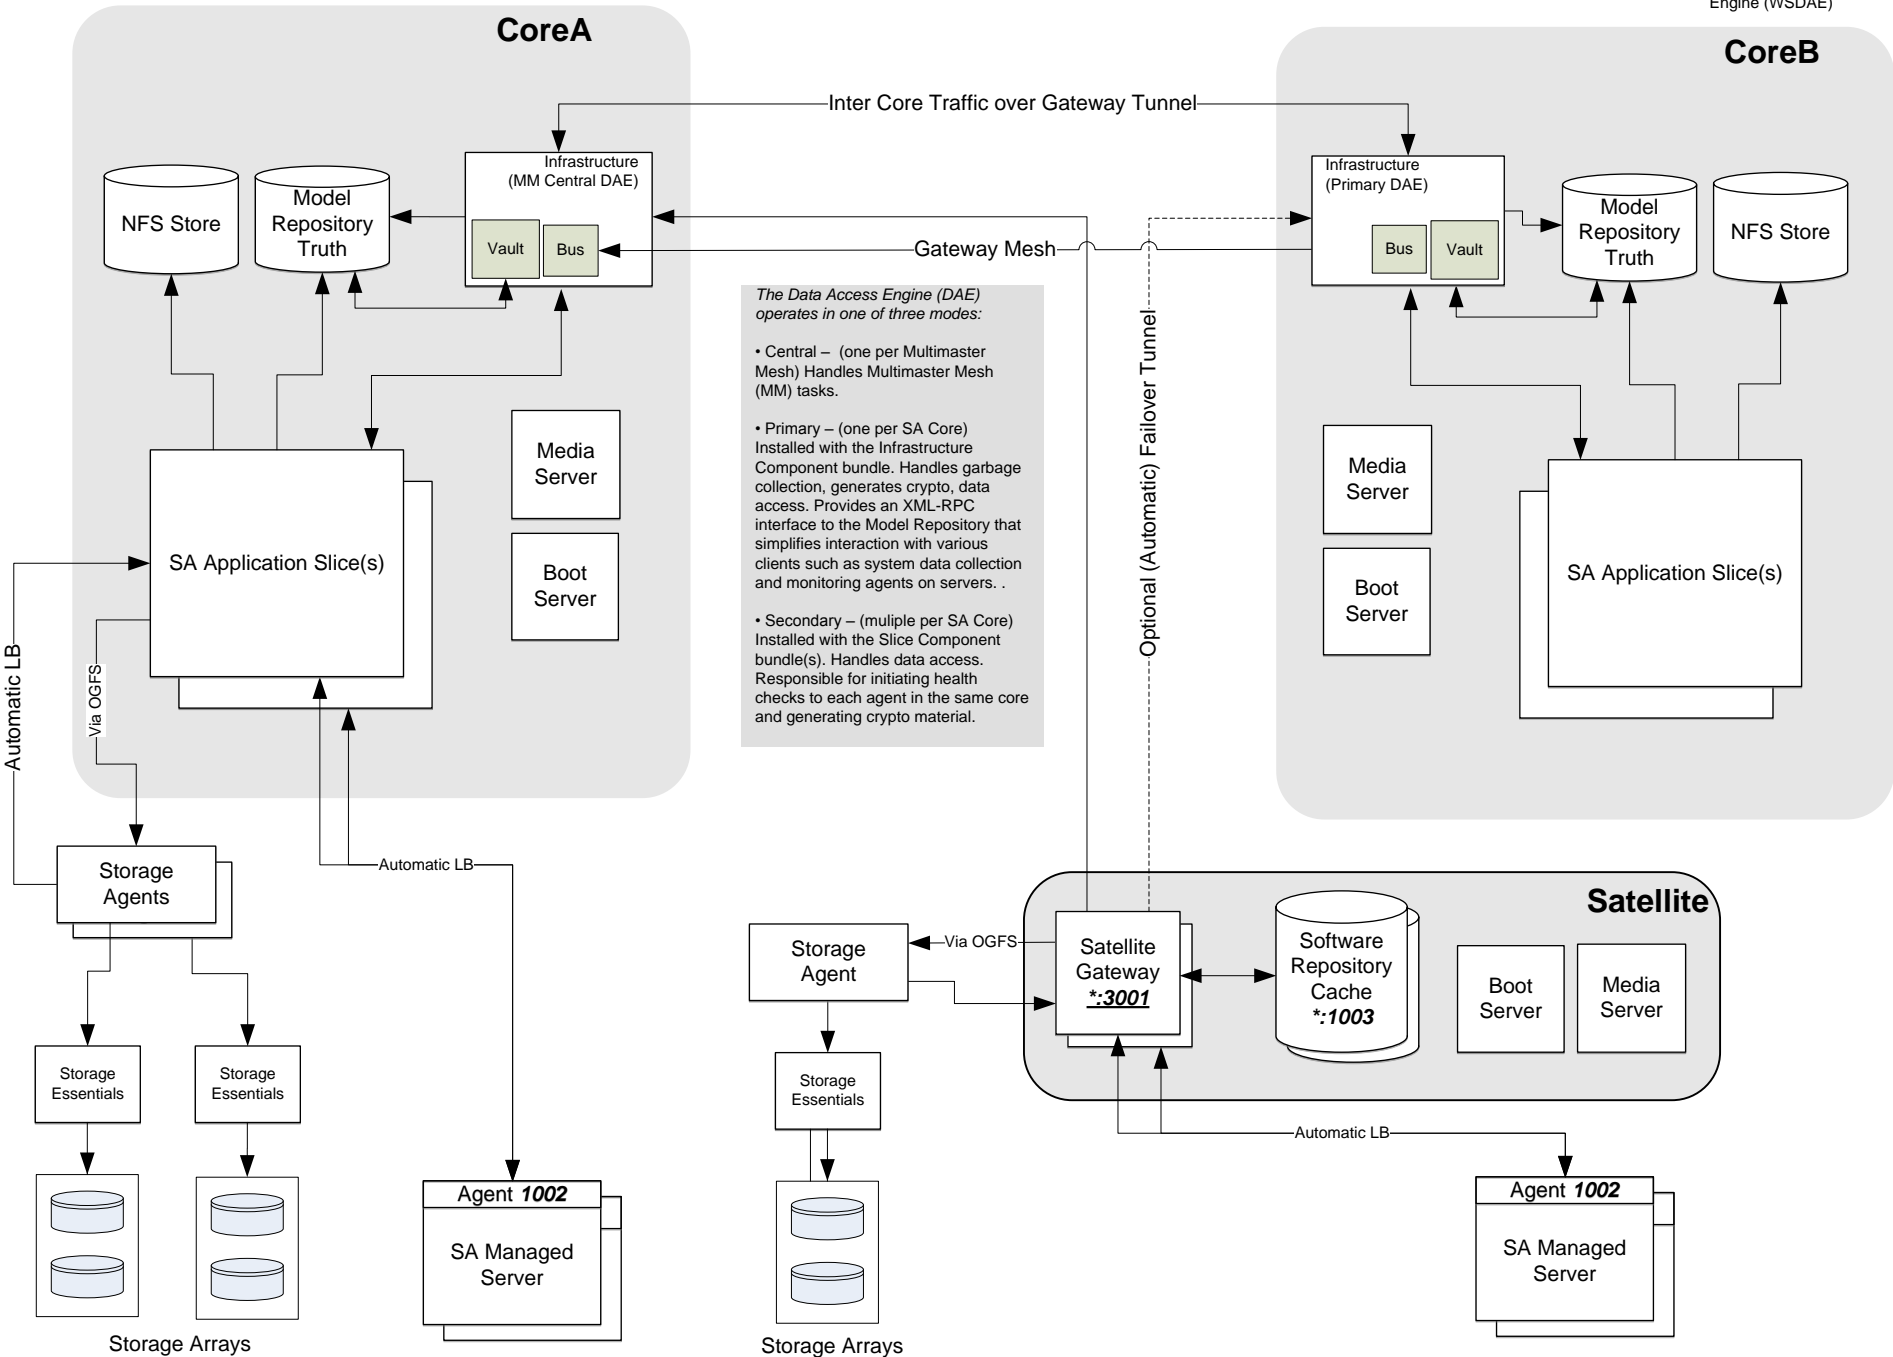

# SA 10.0x Multimaster Details

Revision: 0.0

Web Services Data Access  
Engine (WSDAE)

Web Services Data Access  
Engine (WSDAE)

# SA 10.0x Deployment Architecture

Revision: 0.0

**Legend:**  
 (<component name>  
 <incoming\_interface>:<port\_number>  
 \*=public (all) interfaces  
 0=private (loopback) interface  
 (<interface>:<port>) = diagnostic port  
 <interface>:<port> = configurable port #

*Note: In multi-server installations there may be multiple instances of the Opsware Application Slice.*

**Note:** In multi-server installations there may be multiple instances of the Opsware Application Slice.