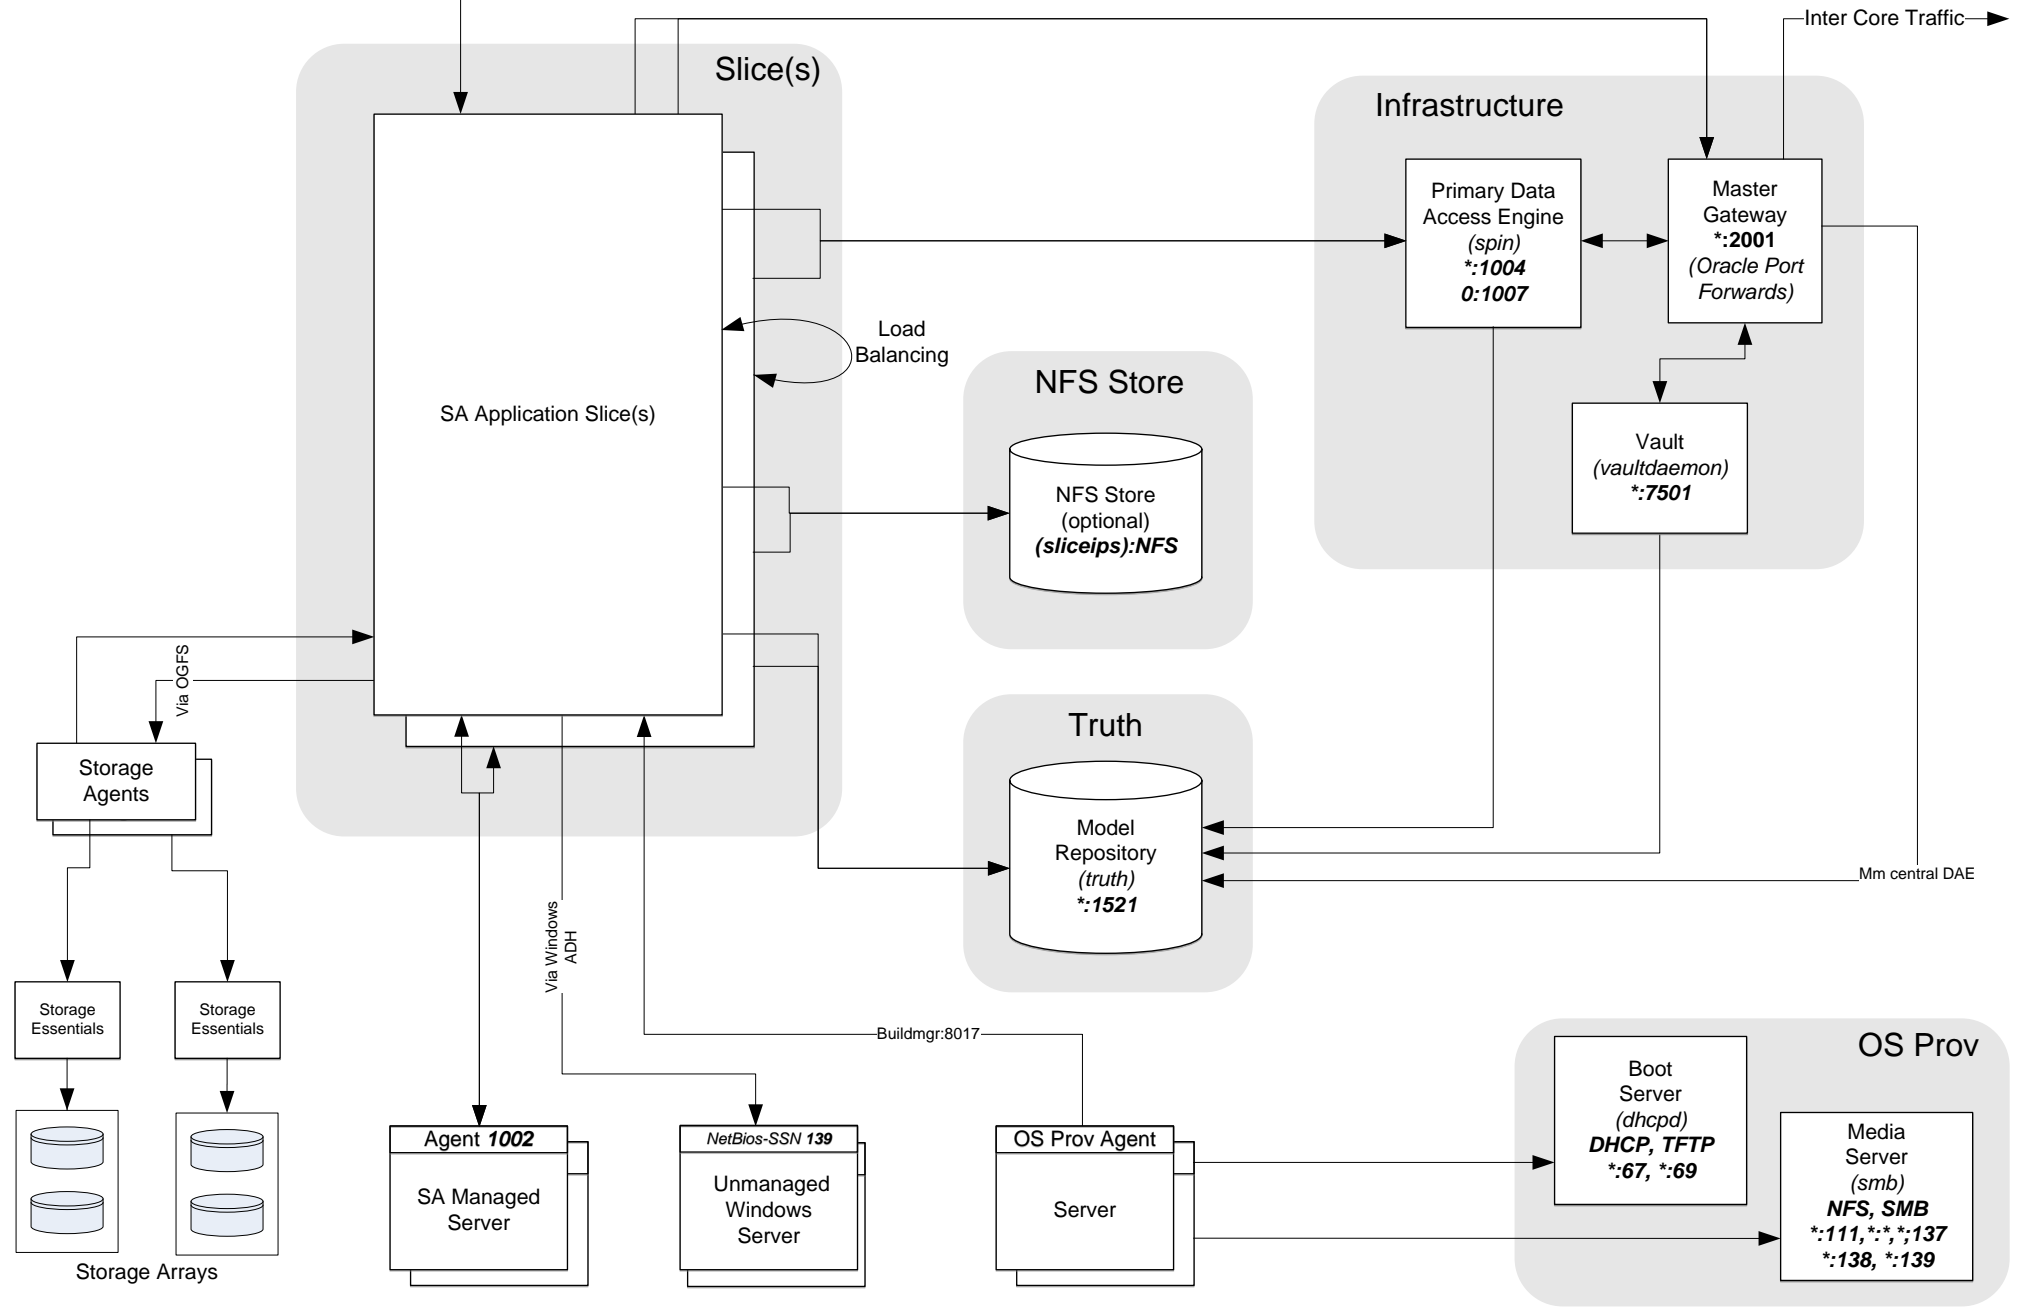

SA 10.0x Multimaster Details

Revision: 0.0

Web Services Data Access
Engine (WSDAE)

Web Services Data Access
Engine (WSDAE)

SA 10.0x Deployment Architecture

Revision: 0.0

Legend:
 (<component name>
 <incoming_interface>:<port_number>
 *=public (all) interfaces
 0=private (loopback) interface
 (<interface>:<port>) = diagnostic port
 <interface>:<port> = configurable port #

Note: In multi-server installations there may be multiple instances of the Opsware Application Slice.

SA 10.0x Networking Requirements

Revision: 0.0

Legend:
 (component name)
 <incoming_interface>:<port_number>
 *=public (all) interfaces
 =private (loopback) interface
 (<interface>:<port>) = diagnostic port
 <interface>:<port> = configurable port #

Note: In multi-server installations there may be multiple instances of the Opsware Application Slice.