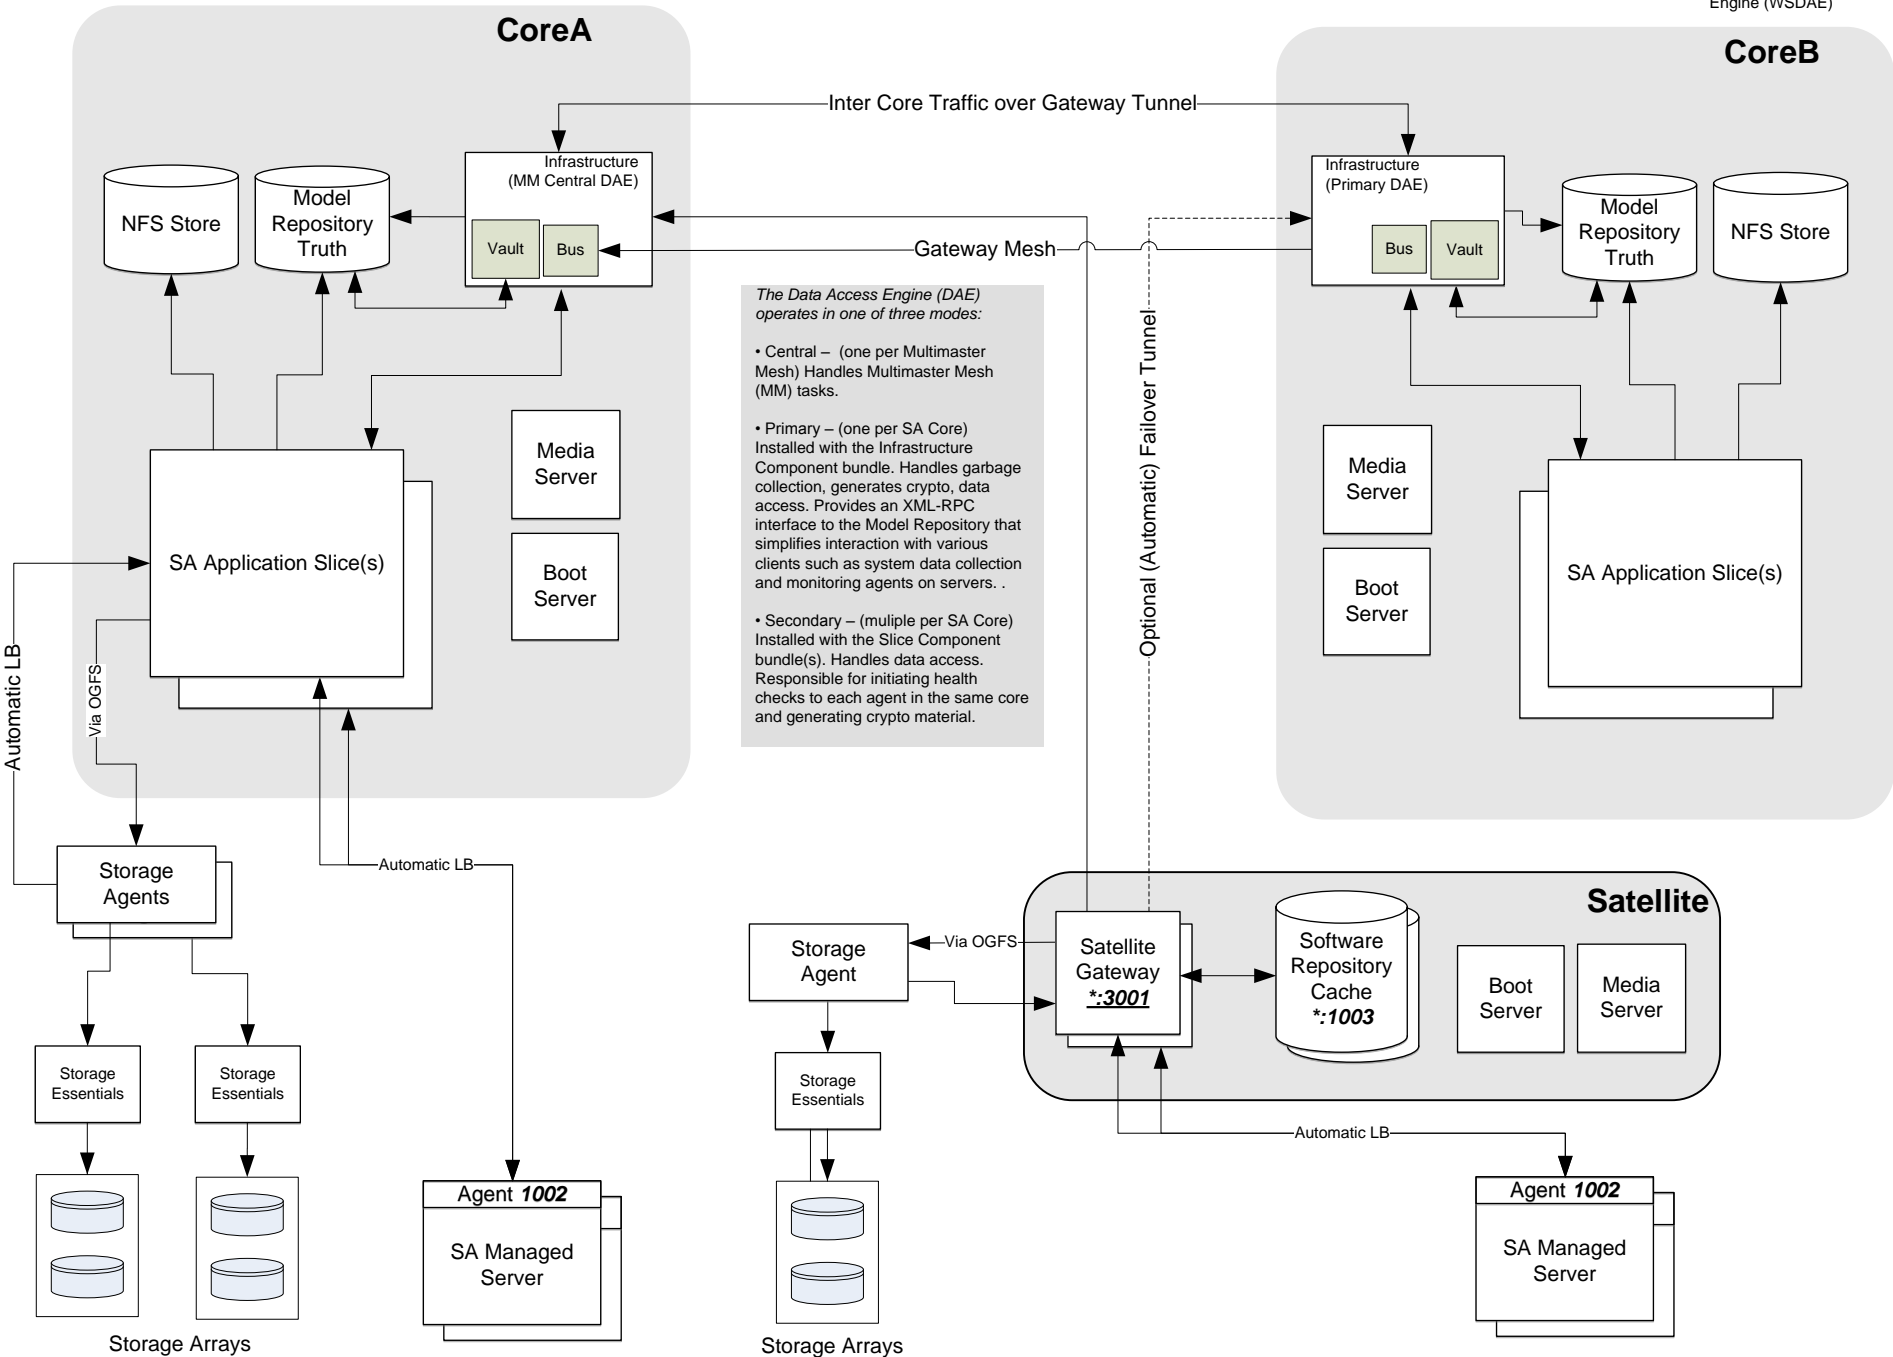

SA 10.0x Multimaster Details

Revision: 0.0

Web Services Data Access
Engine (WSDAE)

Web Services Data Access
Engine (WSDAE)

SA 10.0x Deployment Architecture

Revision: 0.0

Legend:
 (<component name>
 <incoming_interface>:<port_number>
 *=public (all) interfaces
 0=private (loopback) interface
 (<interface>:<port>) = diagnostic port
 <interface>:<port> = configurable port #

Note: In multi-server installations there may be multiple instances of the Opsware Application Slice.

SA 10.0x Networking Requirements

Revision: 0.0

Legend:
 (component name)
 <incoming_interface>:<port_number>
 *=public (all) interfaces
 =private (loopback) interface
 (<interface>:<port>) = diagnostic port
 <interface>:<port> = configurable port #

Note: In multi-server installations there may be multiple instances of the Opsware Application Slice.